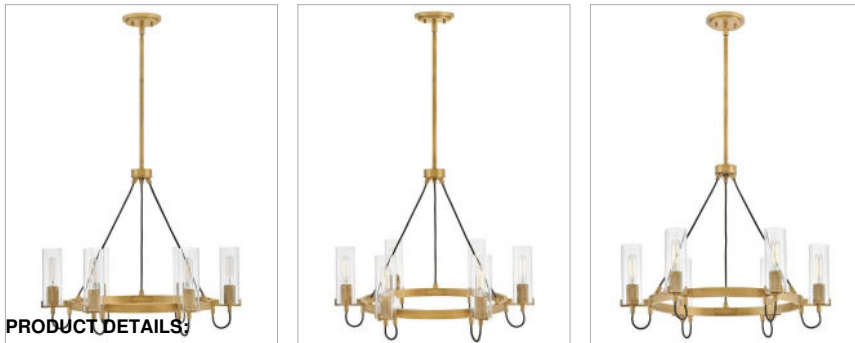

### MEDIUM CHANDELIER

A versatile stunner, Ryden's elongated, clear glass shades envelop its bulbs, held by heavy cast prongs and ribbed details. Black, fabric-wrapped cords perfectly complement Heritage Brass, Black, and Brushed Nickel finishes.

DETAILS	
FINISH:	Heritage Brass
MATERIAL:	Steel
GLASS:	Clear
SLOPE DEGREE:	90
DIMMABLE:	No

DIMENSIONS	
WIDTH:	28"
HEIGHT:	22.3"
WEIGHT:	17.2lb

LIGHT SOURCE	
LIGHT SOURCE:	Socketed
WATTAGE:	6-7w Med. LED, 60w Equiv.
VOLTAGE:	120v

MOUNTING	
CANOPY:	5.5" Dia.
LEAD WIRE:	1 X 120"
MAX HEIGHT:	55.5

SHIPPING	
CARTON LENGTH:	31.8
CARTON WIDTH:	31.8
CARTON HEIGHT:	9.3
CARTON WEIGHT:	24.5

- This fixture includes multiple down stems in various lengths to customize the installation height of the fixture, including one 6" stem and two 12" stems
- Suitable for use in dry (indoor) locations as defined by NEC and CEC. Meets United States UL Underwriters Laboratories & CSA Canadian Standards Association Product Safety Standards.
- This item may be hung on a sloped ceiling
- Shown with T-style bulbs (not included)
- Classic, elegant lines and timeless details enhance a traditional space