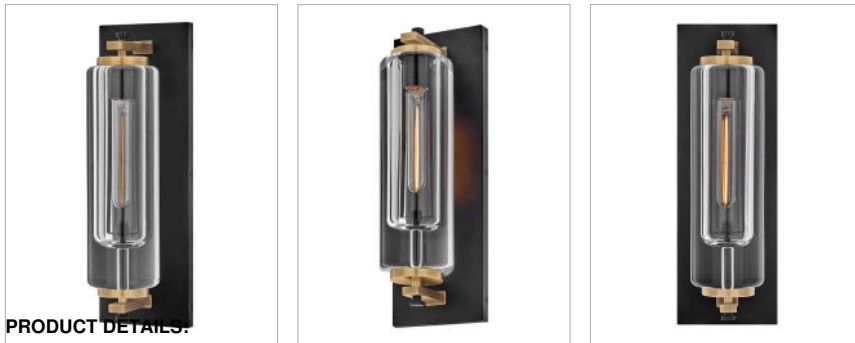

LOURDE

28920BK-LL

MEDIUM WALL MOUNT LANTERN

Solid and robust, Lourde's name says it all. Heavy, layered glass, cast in soft cylindrical shapes, creates captivating reflections and refractions to illuminate any outdoor or indoor space with a warm glow. The modern, industrial details paired with the Black and Heritage brass finishes make a bold statement among any aesthetic.

DETAILS	
FINISH:	Black
MATERIAL:	Aluminum
GLASS:	Clear
DIMMABLE:	No

DIMENSIONS	
WIDTH:	6"
HEIGHT:	18"
WEIGHT:	18.3lb
BACK PLATE:	6"W X 18"H
EXTENSION:	5.8"
TOP TO OUTLET:	9"

LIGHT SOURCE	
LIGHT SOURCE:	Socketed
LED NAME:	E26T102247CL
VOLTAGE:	120v
LUMENS:	160
INCANDESCENT EQUIVALENCY:	1 x 25w
DIMMABLE:	No

SHIPPING	
CARTON LENGTH:	21.3
CARTON WIDTH:	21.3
CARTON HEIGHT:	9
CARTON WEIGHT:	20.1

PRODUCT DETAILS.

- Mounting hardware is hidden on the back plate to ensure a clean silhouette
- Suitable for use in wet (outdoor direct rain) locations as defined by NEC and CEC. Meets United States UL Underwriters Laboratories & CSA Canadian Standards Association Product Safety Standards
- Install as a downlight only.
- Meets California Energy Commission Title regulations/JA8 when using the included LED bulb
- Suitable for use in both interior and outdoor spaces.
- 2-year finish warranty
- LED Bulbs carry a 3-year limited warranty
- Bold lines and a clean, minimalist style complement contemporary architecture