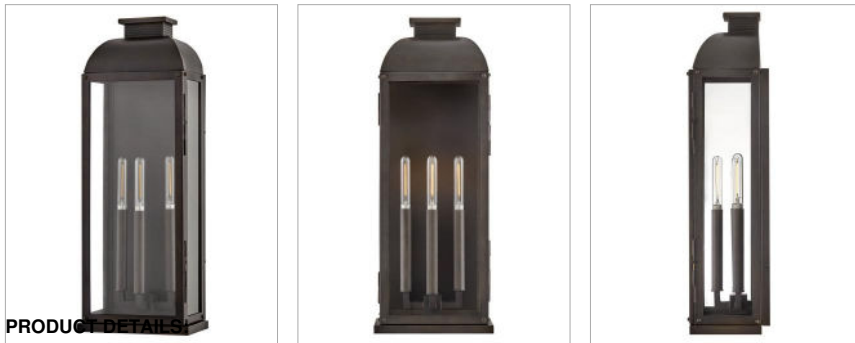

SHIPPING

CARTON LENGTH:	11.5
CARTON WIDTH:	8.8
CARTON HEIGHT:	27.3
CARTON WEIGHT:	13.4

PRODUCT DETAILS

- Suitable for use in wet (outdoor direct rain) locations as defined by NEC and CEC. Meets United States UL Underwriters Laboratories & CSA Canadian Standards Association Product Safety Standards
- Adjustable mounting hardware. Top to outlet range 9.5" - 18"
- 2-year finish warranty
- Classic lines and heritage details complement traditional architecture

HINKLEY

HINKLEY
33000 Pin Oak Parkway
Avon Lake, OH 44012

PHONE: (440) 653-5500
Toll Free: 1 (800) 446-5539

hinkley.com