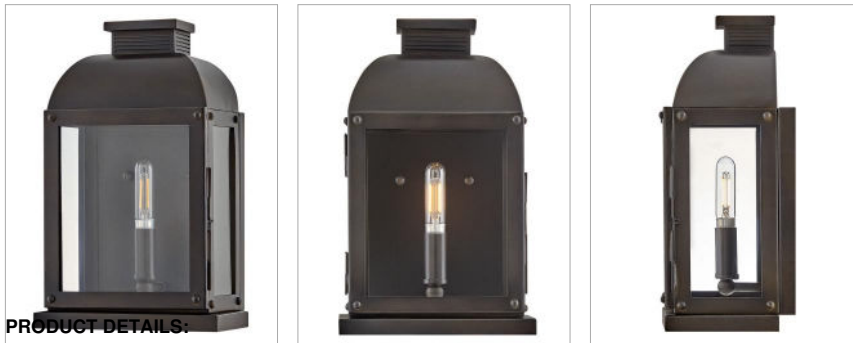

Heritage
COLLECTION

TIVERTON

28830DX

SMALL WALL MOUNT LANTERN

Paying homage to the charm and elegance of Southern colonial aesthetics, Tiverton is a contemporary interpretation of traditional gas lantern design. The rounded silhouette, composed of solid brass, features an arched roof with louvered molding, tall glass panes, and a hinged door for style and function. The rubbed Dark Oxidized Brass finish creates a dramatic, subtly distressed appearance that complements both classic and modern décor.

DETAILS	
FINISH:	Dark Oxidized Brass
MATERIAL:	Brass
GLASS:	Clear
DIMMABLE:	No

DIMENSIONS	
WIDTH:	7.5"
HEIGHT:	12"
WEIGHT:	4.6lb
BACK PLATE:	6.75"W X 8"H
EXTENSION:	5"
TOP TO OUTLET:	6"

LIGHT SOURCE	
LIGHT SOURCE:	Socketed
WATTAGE:	1-5w Cand. LED, 60w Equiv.
VOLTAGE:	120v

SHIPPING	
CARTON LENGTH:	10
CARTON WIDTH:	7.5
CARTON HEIGHT:	15.3
CARTON WEIGHT:	5.6

PRODUCT DETAILS:

- Suitable for use in wet (outdoor direct rain) locations as defined by NEC and CEC. Meets United States UL Underwriters Laboratories & CSA Canadian Standards Association Product Safety Standards
- 2-year finish warranty
- Classic lines and heritage details complement traditional architecture