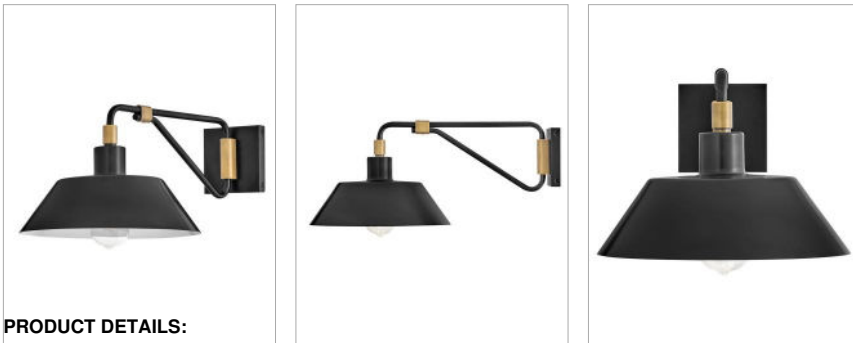

BREWSTER

28824BX

MEDIUM WALL MOUNT BARN LIGHT

A modern twist on the industrial barn light, Brewster perfectly sets the stage for any décor style, indoors or outdoors. A large classically styled shade features a Black Oxide finish accented by chic Heritage Brass details.

DETAILS	
FINISH:	Black Oxide
MATERIAL:	Aluminum
SHADE:	Metal
DIMMABLE:	No

DIMENSIONS	
WIDTH:	12"
HEIGHT:	8.8"
WEIGHT:	1.8lb
BACK PLATE:	5" Sq.
EXTENSION:	21.3"
TOP TO OUTLET:	3.25"

LIGHT SOURCE	
LIGHT SOURCE:	Socketed
WATTAGE:	1-12w Med. LED, 100W Equiv.
VOLTAGE:	120v

SHIPPING	
CARTON LENGTH:	23.5
CARTON WIDTH:	15
CARTON HEIGHT:	11.8
CARTON WEIGHT:	3.9

PRODUCT DETAILS:

- Mounting hardware is hidden on the back plate to ensure a clean silhouette
- Suitable for use in wet (outdoor direct rain) locations as defined by NEC and CEC. Meets United States UL Underwriters Laboratories & CSA Canadian Standards Association Product Safety Standards
- Ideal for vintage filament bulbs (not included)
- 2-year finish warranty
- Sophisticated and streamlined design, durable construction and a timeless finish complement any architectural style