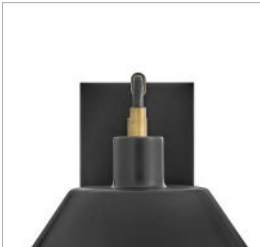

BREWSTER

28820BX

SMALL WALL MOUNT BARN LIGHT

A modern twist on the industrial barn light, Brewster perfectly sets the stage for any décor style, indoors or outdoors. A large classically styled shade features a Black Oxide finish accented by chic Heritage Brass details.

DETAILS	
FINISH:	Black Oxide
MATERIAL:	Aluminum
SHADE:	Metal
DIMMABLE:	No

DIMENSIONS	
WIDTH:	9.5"
HEIGHT:	7.8"
WEIGHT:	1.3lb
BACK PLATE:	5" Sq.
EXTENSION:	14.8"
TOP TO OUTLET:	3"

LIGHT SOURCE	
LIGHT SOURCE:	Socketed
WATTAGE:	1-12w Med. LED, 100W Equiv.
VOLTAGE:	120v

SHIPPING	
CARTON LENGTH:	17.3
CARTON WIDTH:	12.3
CARTON HEIGHT:	10.8
CARTON WEIGHT:	2.8

PRODUCT DETAILS:

- Mounting hardware is hidden on the back plate to ensure a clean silhouette
- Suitable for use in wet (outdoor direct rain) locations as defined by NEC and CEC. Meets United States UL Underwriters Laboratories & CSA Canadian Standards Association Product Safety Standards
- Ideal for vintage filament bulbs (not included)
- 2-year finish warranty
- Sophisticated and streamlined design, durable construction and a timeless finish complement any architectural style