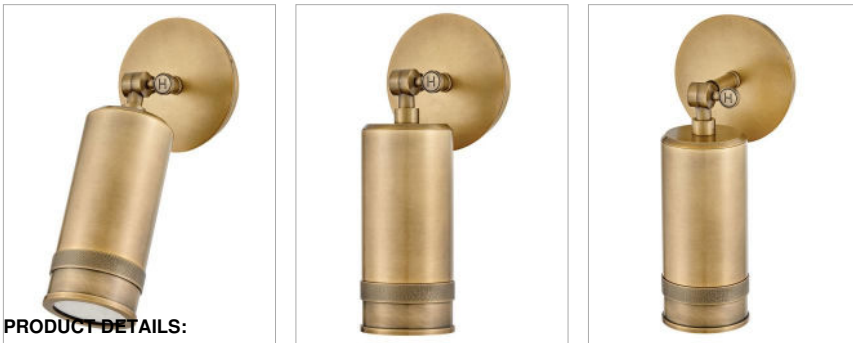

PRATT

28810HB

SMALL WALL MOUNT LANTERN

Designed to stand out rather than blend in, Pratt is a sophisticated outdoor spotlight with a pivotable shade and knurl detailing. Black Oxide and Heritage Brass finishes effortlessly complement any interior and exterior space.

DETAILS	
FINISH:	Heritage Brass
MATERIAL:	Aluminum
GLASS:	Clear
DIMMABLE:	No

DIMENSIONS	
WIDTH:	5.5"
HEIGHT:	12.5"
WEIGHT:	2.6lb
BACK PLATE:	5.5" Dia.
EXTENSION:	5.5"
TOP TO OUTLET:	2.75"

LIGHT SOURCE	
LIGHT SOURCE:	Socketed
WATTAGE:	1-7w GU10 LED, 50w Equiv.
VOLTAGE:	120v

SHIPPING	
CARTON LENGTH:	15.3
CARTON WIDTH:	8.8
CARTON HEIGHT:	9
CARTON WEIGHT:	3.7

PRODUCT DETAILS:

- Mounting hardware is hidden on the back plate to ensure a clean silhouette
- Suitable for use in wet (outdoor direct rain) locations as defined by NEC and CEC. Meets United States UL Underwriters Laboratories & CSA Canadian Standards Association Product Safety Standards
- Fixture is Dark Sky compliant and engineered to minimize light glare upward into the night sky
- Suitable for use in both interior and outdoor spaces.
- Pivotable shade with clear glass lens.
- GU10 LED bulb required, not included.
- Install as a downlight only.
- 2-year finish warranty