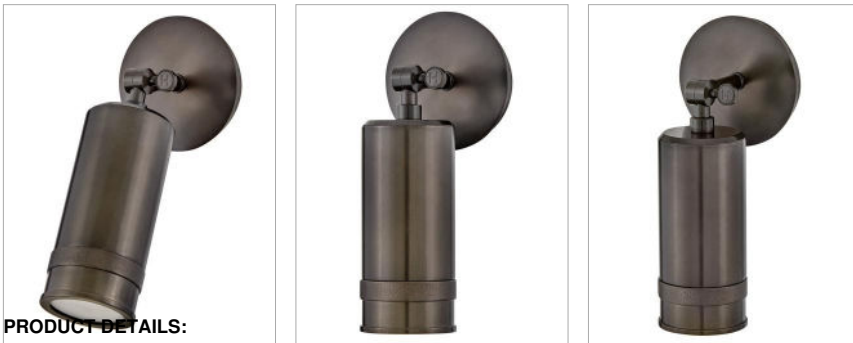

PRATT

28810BX

SMALL WALL MOUNT LANTERN

Designed to stand out rather than blend in, Pratt is a sophisticated outdoor spotlight with a pivotable shade and knurl detailing. Black Oxide and Heritage Brass finishes effortlessly complement any interior and exterior space.

DETAILS	
FINISH:	Black Oxide
MATERIAL:	Aluminum
GLASS:	Clear
DIMMABLE:	No

DIMENSIONS	
WIDTH:	5.5"
HEIGHT:	12.5"
WEIGHT:	2.6lb
BACK PLATE:	5.5" Dia.
EXTENSION:	5.5"
TOP TO OUTLET:	2.75"

LIGHT SOURCE	
LIGHT SOURCE:	Socketed
WATTAGE:	1-7w GU10 LED, 50w Equiv.
VOLTAGE:	120v

SHIPPING	
CARTON LENGTH:	15.3
CARTON WIDTH:	8.8
CARTON HEIGHT:	9
CARTON WEIGHT:	3.7

PRODUCT DETAILS:

- Mounting hardware is hidden on the back plate to ensure a clean silhouette
- Suitable for use in wet (outdoor direct rain) locations as defined by NEC and CEC. Meets United States UL Underwriters Laboratories & CSA Canadian Standards Association Product Safety Standards
- Fixture is Dark Sky compliant and engineered to minimize light glare upward into the night sky
- Suitable for use in both interior and outdoor spaces.
- Install as a downlight only.
- GU10 LED bulb required, not included.
- Pivotable shade with clear glass lens.
- 2-year finish warranty