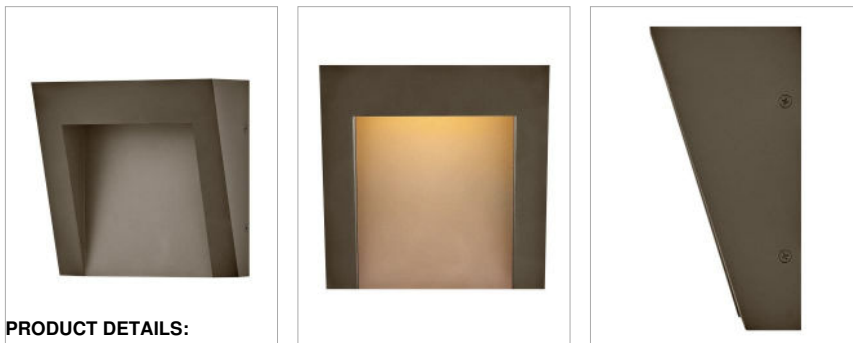

TAPER

2140TR

EXTRA SMALL WALL MOUNT LANTERN

Sleek and sophisticated, Taper is built to last with a timeless, minimalist style that radiates contemporary cool. Its recessed integrated LEDs are directed downward with gradient illumination that grazes the gently tapered design. Available in Textured Black and Textured Oil-Rubbed Bronze finish options.

DETAILS	
FINISH:	Textured Oil Rubbed Bronze
MATERIAL:	Composite
GLASS:	Etched Lens
DIMMABLE:	YES - CL TYPE DIMMER (SSL7A)

DIMENSIONS	
WIDTH:	7"
HEIGHT:	7"
WEIGHT:	2lb
BACK PLATE:	6.75"W X 6.5"H
EXTENSION:	3.5"
TOP TO OUTLET:	3.5"

LIGHT SOURCE	
LIGHT SOURCE:	Integrated LED
LED NAME:	L214X-6
VOLTAGE:	120v
COLOR TEMP:	3000
LUMENS:	600
CRI:	90
INCANDESCENT EQUIVALENCY:	1 x 60w
DIMMABLE:	YES - CL TYPE DIMMER (SSL7A)

SHIPPING	
CARTON LENGTH:	9
CARTON WIDTH:	5.5
CARTON HEIGHT:	9.8
CARTON WEIGHT:	2.6