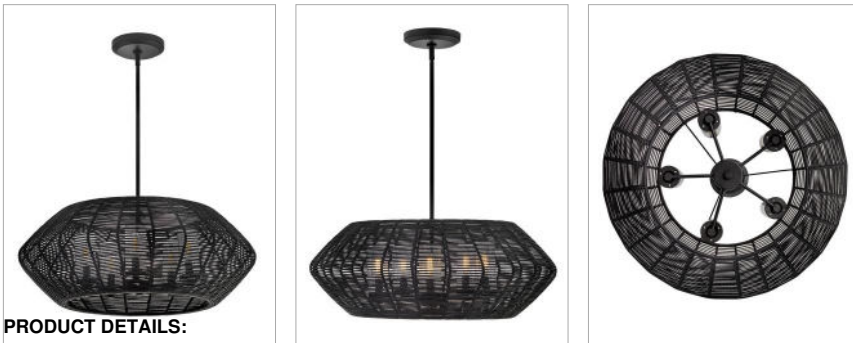

LUCA

10385BK

MEDIUM SINGLE TIER CHANDELIER

Luca's coastal vibe is permeated with a slightly exotic edge. The bold silhouette showcases a robust, weather-resistant, woven drum shade and candelabra lamps enclosed in clear, seedy glass for plenty of functional light. Offered in a variety of finish options. Luca is part of the Lisa McDennon Collection.

DETAILS	
FINISH:	Black
MATERIAL:	Metal
GLASS:	Clear Seedy
SLOPE DEGREE:	90
DIMMABLE:	No

DIMENSIONS	
WIDTH:	28"
HEIGHT:	10.8"
WEIGHT:	10.2lb

LIGHT SOURCE	
LIGHT SOURCE:	Socketed
WATTAGE:	5-5w Cand. LED, 60w Equiv.
VOLTAGE:	120v

MOUNTING	
CANOPY:	6.5" Dia.
LEAD WIRE:	1 X 120"
MAX HEIGHT:	48.3

SHIPPING	
CARTON LENGTH:	30.5
CARTON WIDTH:	30.5
CARTON HEIGHT:	14.3
CARTON WEIGHT:	20

PRODUCT DETAILS:

- This item may be hung on a sloped ceiling
- This fixture includes multiple down stems in various lengths to customize the installation height of the fixture, including one 6" stem and two 12" stems
- Suitable for use in wet (outdoor direct rain) locations as defined by NEC and CEC. Meets United States UL Underwriters Laboratories & CSA Canadian Standards Association Product Safety Standards
- Ideal for vintage filament bulbs (not included)
- 2-year finish warranty
- The Lisa McDennon Collection offers a striking mix of edgy, sculptural silhouettes that incorporate modern, organic elements and luxe materials, brought to life by her innovative and original point of view.
- The stylish Open Air collection includes outdoor-rated chandeliers, pendants and sconces that provide design-conscious solutions to a variety of exterior environments.
- Classic, modern style with a nautical flair adds elegance to a variety of exteriors