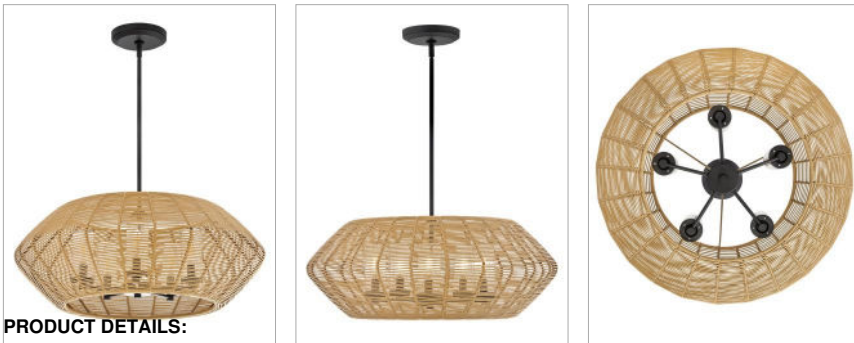

LUCA

10385BK-CML

MEDIUM SINGLE TIER CHANDELIER

Luca's coastal vibe is permeated with a slightly exotic edge. The bold silhouette showcases a robust, weather-resistant, woven drum shade and candelabra lamps enclosed in clear, seedy glass for plenty of functional light. Offered in a variety of finish options. Luca is part of the Lisa McDennon Collection.

DETAILS	
FINISH:	Black
MATERIAL:	Metal
GLASS:	Clear Seedy
SLOPE DEGREE:	90
DIMMABLE:	No

DIMENSIONS	
WIDTH:	28"
HEIGHT:	10.8"
WEIGHT:	10.2lb

LIGHT SOURCE	
LIGHT SOURCE:	Socketed
WATTAGE:	5-5w Cand. LED, 60w Equiv.
VOLTAGE:	120v

MOUNTING	
CANOPY:	6.5" Dia.
LEAD WIRE:	1 X 120"
MAX HEIGHT:	48.3

SHIPPING	
CARTON LENGTH:	30.5
CARTON WIDTH:	30.5
CARTON HEIGHT:	14.3
CARTON WEIGHT:	20

PRODUCT DETAILS:

- This item may be hung on a sloped ceiling
- This fixture includes multiple down stems in various lengths to customize the installation height of the fixture, including one 6" stem and two 12" stems
- Suitable for use in wet (outdoor direct rain) locations as defined by NEC and CEC. Meets United States UL Underwriters Laboratories & CSA Canadian Standards Association Product Safety Standards
- Ideal for vintage filament bulbs (not included)
- 2-year finish warranty
- The stylish Open Air collection includes outdoor-rated chandeliers, pendants and sconces that provide design-conscious solutions to a variety of exterior environments.
- The Lisa McDennon Collection offers a striking mix of edgy, sculptural silhouettes that incorporate modern, organic elements and luxe materials, brought to life by her innovative and original point of view.
- Classic, modern style with a nautical flair adds elegance to a variety of exteriors