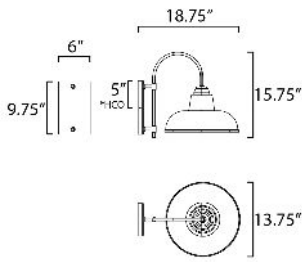

PRODUCT DESCRIPTION

A powder coat aluminum frame support a durable polycarbonate shade in classic RLM styles. This an excellent choice for extreme environments like coastal areas. The combination Black frame and White shade create a dramatic look.

MEASUREMENTS

DIMENSION : 13.75" W x 15.75" H x 18.75" Ext
BACK PLATE : 6" W x 9.75" H x 5" HCO
HANGING WEIGHT : 2.87 lb

LAMPING

INPUT VOLTAGE : 120V
BULB : 1 x 60W Incandescent E26 Medium , 60W Total
BULB INCLUDED : (Not Included)
DIMMABLE : Yes
LIGHTING_DIRECTION : Down

FINISHES OPTION

- Black (BK)
- White / Black (WTBK)

MATERIAL

Polycarbonate, Aluminum

RATINGS

cETLus
Wet Location

ADDITIONAL

INSTALL UP/DOWN: Down
OPERATING TEMPERATURE:
-20°C (-4°F), 40°C (104°F)

PHOTOMETRIC: Report Found Online

Always consult a qualified electrician before installing any lighting product.