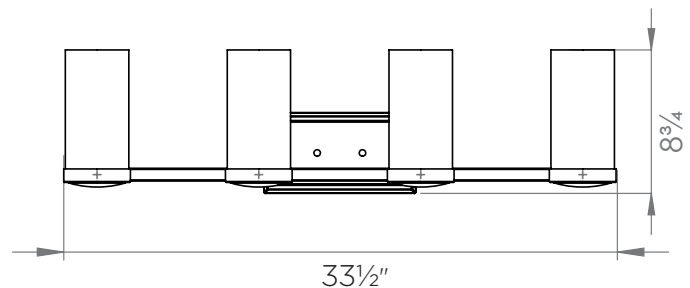

ADDITIONAL INFORMATION

Wall and Ceiling Mountable: Yes
Up and Down Mountable: N/A
Location Certification: Damp Location Certified
ADA Compliant: Yes