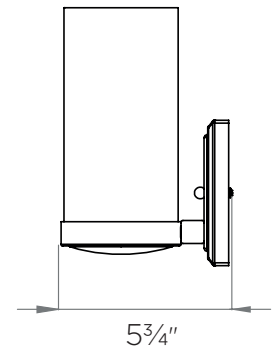

ERIN

| VANITY

DVI
LIGHTING

SKU | DVP9084

FINISH OPTIONS

Brushed Nickel with Clear Glass (BN-CL)
Chrome with Clear Glass (CH-CL)
Graphite with Clear Glass (GR-CL)

DIMENSIONS

Length / Ø: 33.5"
Width: N/A"
Height: 8.75"
Depth: 5.75"
Minimum Height: N/A"
Maximum Height: N/A"

LAMPING

Number of Sockets: 4
Wattage of Individual Socket: 100W
Socket Type: Medium Base (E26)
Socket Orientation: Up
Lamp Confinement: Semi Enclosed
Voltage: 120V
Dimmable: Yes
Bulbs Not Included

PIPE / CHAIN / CORD INFORMATION