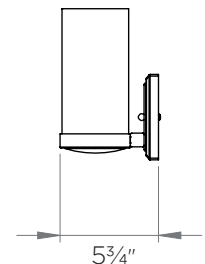

PIPE / CHAIN / CORD INFORMATION

Pipe/Chain Kit Included: Not Included
Pipe Information: N/A
Chain Information: N/A
Wire/Cord Information: N/A
Max Sloped Ceiling Angle: N/A
**Conversion 19° to 45° : ASY0101+Finish (2 loops + 1 chain);
For Additional Cost*