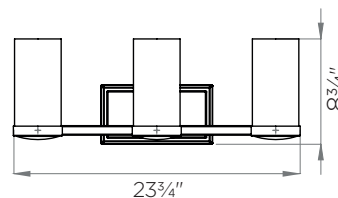

PIPE / CHAIN / CORD INFORMATION

Pipe/Chain Kit Included: Not Included
Pipe Information: N/A
Chain Information: N/A
Wire/Cord Information: N/A
Max Sloped Ceiling Angle: N/A
**Conversion 19° to 45° : ASY0101+Finish (2 loops + 1 chain);
For Additional Cost*