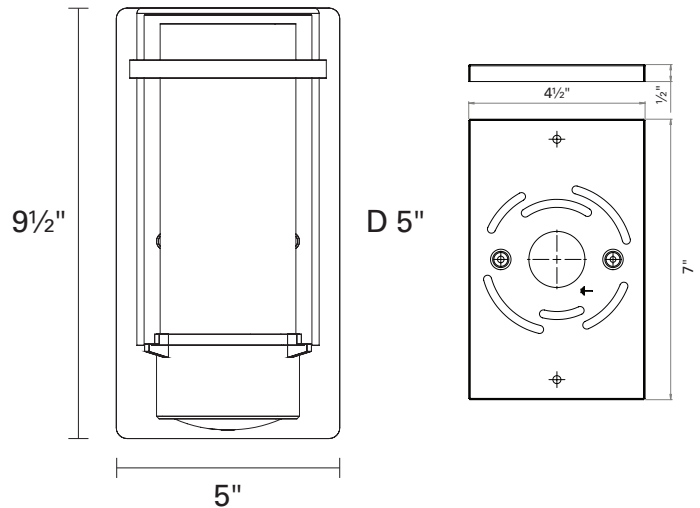

SKU | DVP9072

FINISH OPTIONS

Hammered Black with Half Opal Glass (HB-OP)

DIMENSIONS

Length / Ø: 5"

Width: N/A"

Height: 9.5"

Depth: 5"

Minimum Height: N/A"

Maximum Height: N/A"

LAMPING

Number of Sockets: 1

Wattage of Individual Socket: 100W

Socket Type: Medium Base (E26)

Socket Orientation: Up

Lamp Confinement: Fully Enclosed

Voltage: 120V

Dimmable: Yes

Bulbs Not Included

PIPE / CHAIN / CORD INFORMATION

Pipe/Chain Kit Included: Not Included

Pipe Information: N/A

Chain Information: N/A

Wire/Cord Information: N/A

Max Sloped Ceiling Angle: N/A

**Conversion 19° to 45° : ASY0101+Finish (2 loops + 1 chain):
For Additional Cost*

ADDITIONAL INFORMATION

Wall and Ceiling Mountable: Yes

Up and Down Mountable: N/A

Location Certification: Wet Location Certified