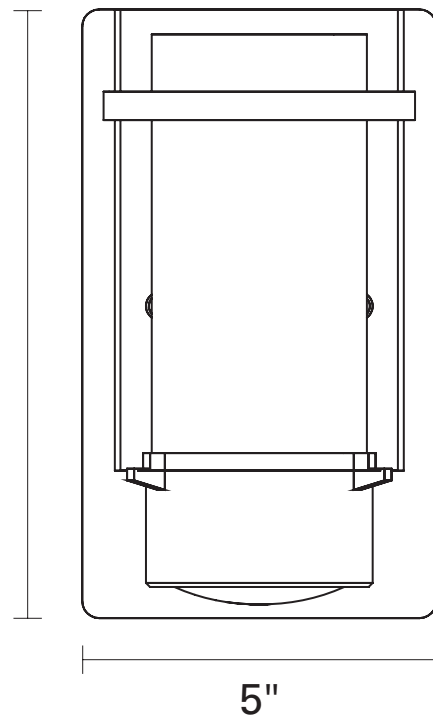

PIPE / CHAIN / CORD INFORMATION

- **Pipe/Chain Kit Included:** Not Included
- **Pipe Information:** N/A
- **Chain Information:** N/A
- **Wire/Cord Information:** N/A
- **Max Sloped Ceiling Angle:** N/A
- **Conversion 19° to 45° : ASY0101+Finish (2 loops + 1 chain):
  For Additional Cost*

9.5"

5"