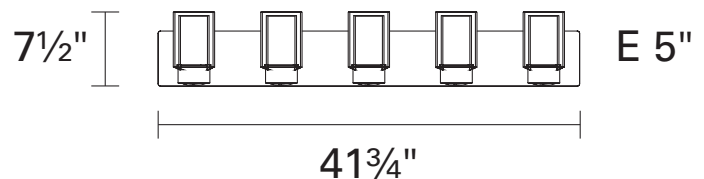

PIPE / CHAIN / CORD INFORMATION

Pipe/Chain Kit Included: Not Included
Pipe Information: N/A
Chain Information: N/A
Wire/Cord Information: N/A
Max Sloped Ceiling Angle: N/A
**Conversion 19° to 45° : ASY0101+Finish (2 loops + 1 chain):
For Additional Cost*