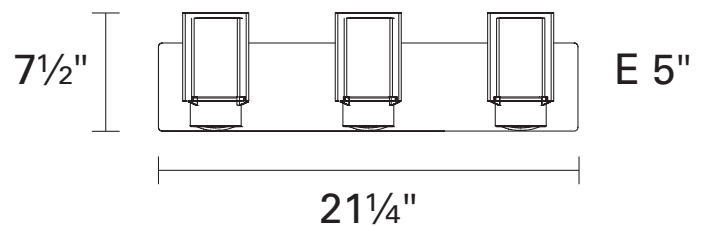

PIPE / CHAIN / CORD INFORMATION

Pipe/Chain Kit Included: Not Included
Pipe Information: N/A
Chain Information: N/A
Wire/Cord Information: N/A
Max Sloped Ceiling Angle: N/A
**Conversion 19° to 45° : ASY0101+Finish (2 loops + 1 chain);
For Additional Cost*