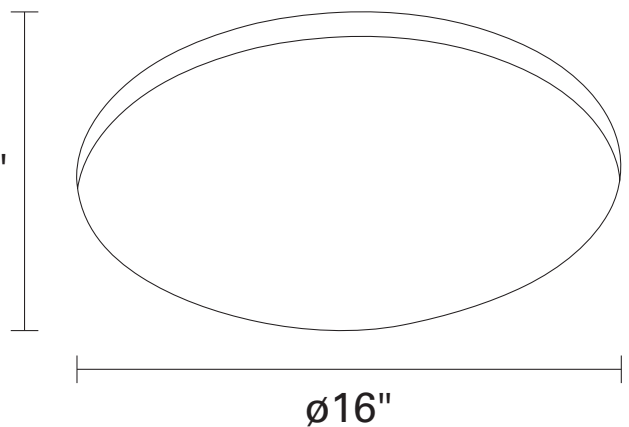

PIPE / CHAIN / CORD INFORMATION

Pipe/Chain Kit Included: Not Included
Pipe Information: N/A
Chain Information: N/A
Wire/Cord Information: N/A
Max Sloped Ceiling Angle: N/A
**Conversion 19° to 45° : ASY0101+Finish (2 loops + 1 chain):
For Additional Cost*

3 1/2"