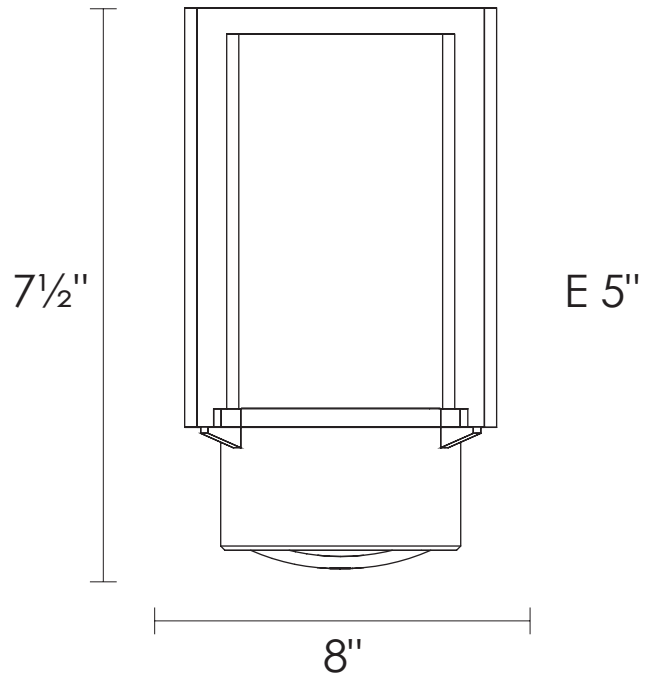

SKU | DVP9001

FINISH OPTIONS

- Buffed Nickel with Half Opal Glass (BN-OP)
- Chrome with Half Opal Glass (CH-OP)
- Graphite with Half Opal Glass (GR-OP)
- Ebony with Half Opal Glass (EB-OP)

DIMENSIONS

- Length / Ø:** 8"
- Width:** N/A"
- Height:** 7.5"
- Depth:** 5"
- Minimum Height:** N/A"
- Maximum Height:** N/A"

LAMPING

- Number of Sockets:** 1
- Wattage of Individual Socket:** 100W
- Socket Type:** Medium Base (E26)
- Socket Orientation:** Up
- Lamp Confinement:** Fully Enclosed
- Voltage:** 120V
- Dimmable:** Yes
- Bulbs Not Included**

PIPE / CHAIN / CORD INFORMATION

- Pipe/Chain Kit Included:** Not Included
- Pipe Information:** N/A
- Chain Information:** N/A
- Wire/Cord Information:** N/A
- Max Sloped Ceiling Angle:** N/A
- *Conversion 19° to 45° : ASY0101+Finish (2 loops + 1 chain); For Additional Cost*