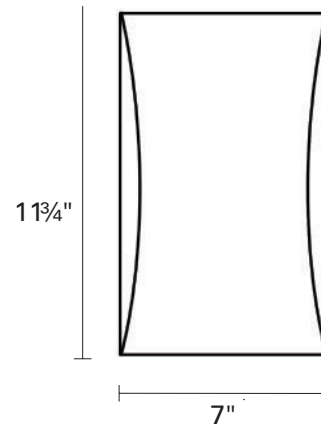

PIPE / CHAIN / CORD INFORMATION

Pipe/Chain Kit Included: Not Included

Pipe Information: N/A

Chain Information: N/A

Wire/Cord Information: N/A

Max Sloped Ceiling Angle: N/A

*Conversion 19° to 45° : ASY0101+Finish (2 loops + 1 chain):

For Additional Cost