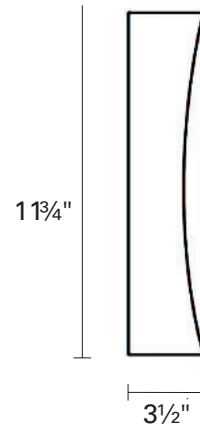

SKU | DVP7192

FINISH OPTIONS

Satin Nickel with Half Opal Glass (SN-OP)

DIMENSIONS

Length / Ø: 7"

Width: N/A"

Height: 11.75"

Depth: 3.5"

Dimmable: Yes

Required Dimmer: ELV DIMMER RECOMMENDED

PIPE / CHAIN / CORD INFORMATION

Pipe/Chain Kit Included: Not Included

Pipe Information: N/A

Chain Information: N/A

Wire/Cord Information: N/A

Max Sloped Ceiling Angle: N/A

**Conversion 19° to 45° : ASY0101+Finish (2 loops + 1 chain):*

For Additional Cost

ADDITIONAL INFORMATION

Wall and Ceiling Mountable: Yes

Up and Down Mountable: N/A

Location Certification: Damp Location Certified