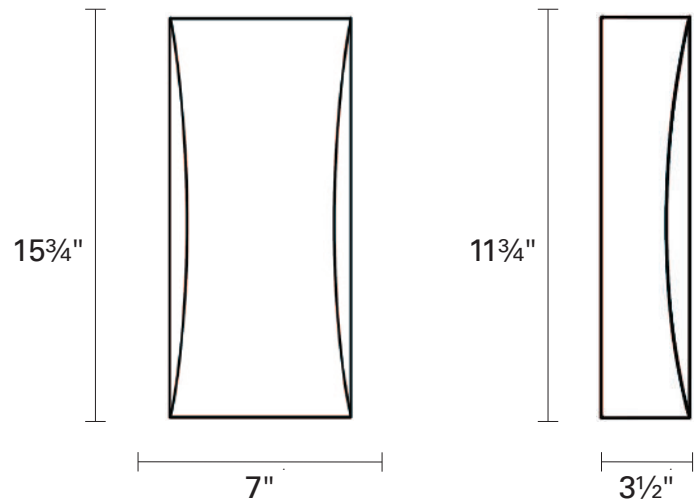

KINGSWAY AC LED

| SCONCE

SKU | DVP7191

FINISH OPTIONS

Satin Nickel with Half Opal Glass (SN-OP)

DIMENSIONS

Length / Ø: 7"
Width: N/A"
Height: 15.75"
Depth: 3.5"
Minimum Height: N/A"
Maximum Height: N/A"

INTEGRATED LED INFORMATION

Wattage: 21W
Initial Lumens: 1200
Colour Temperature: 3000K
CRI: 80+
Voltage: 120
Dimmable: Yes
Required Dimmer: ELV DIMMER RECOMMENDED

PIPE / CHAIN / CORD INFORMATION

Pipe/Chain Kit Included: Not Included
Pipe Information: N/A
Chain Information: N/A
Wire/Cord Information: N/A
Max Sloped Ceiling Angle: N/A
**Conversion 19° to 45°: ASY0101+Finish (2 loops + 1 chain):
For Additional Cost*