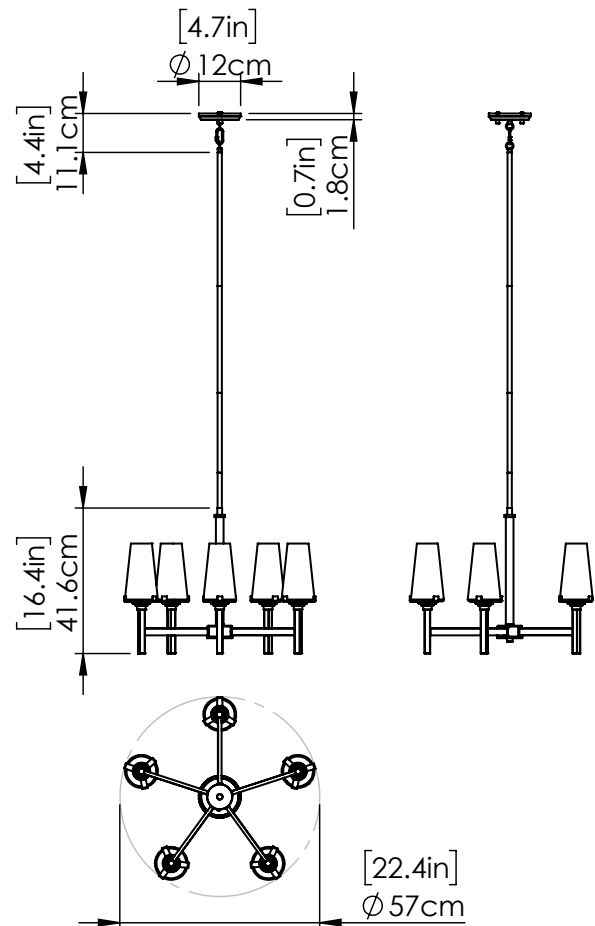

WARRANTY

5 Years Residential

20,000 Hours Commercial