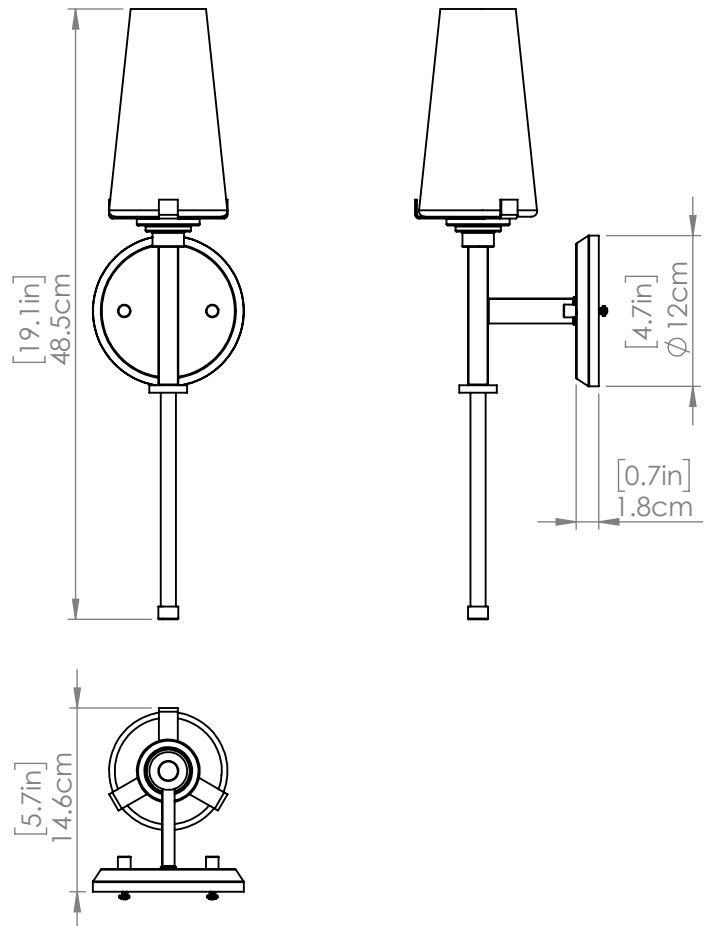

## DIMENSIONS

**Length / Ø:** N/A"

**Width:** 4.75"

**Height:** 19"

**Depth:** 5.75"

**Minimum Height:** N/A"

**Maximum Height:** N/A"

## LAMPING

**Number of Sockets:** 1

**Wattage of Individual Socket:** 40W

**Socket Type:** Candelabra (E12)

**Socket Orientation:** Up

**Lamp Confinement:** Semi Enclosed

**Voltage:** 120V

**Dimmable:** Yes

## PIPE / CHAIN / CORD INFORMATION

**Pipe/Chain Kit Included:** Not Included

**Pipe Information:** N/A

**Chain Information:** N/A

**Wire/Cord Information:** 8 Inches

**Max Sloped Ceiling Angle:** N/A

## ADDITIONAL INFORMATION

**Wall and Ceiling Mountable:** No

**Up and Down Mountable:** Yes

**Location Certification:** Dry Locations Only

**ADA Compliant:** No