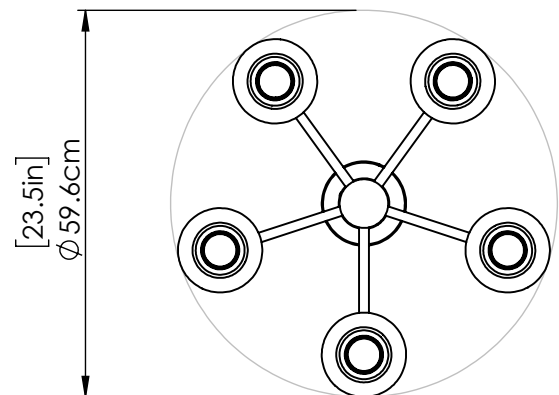

WARRANTY

5 Years Residential

20,000 Hours Commercial