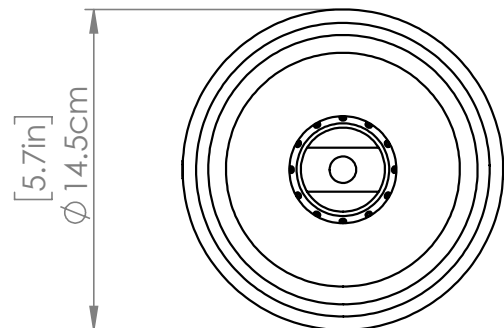

WARRANTY

5 Years Residential

20,000 Hours Commercial