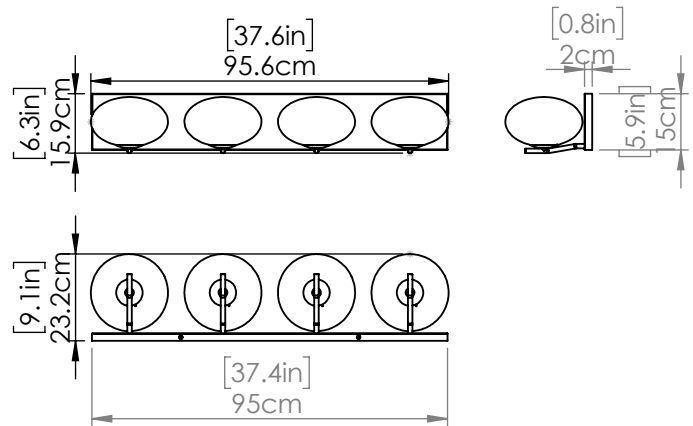

VALOUR ROAD

| VANITY

SKU | DVP49044

FINISH OPTIONS

- Brass with Half Opal Glass (BR-OP)
- Chrome with Half Opal Glass (CH-OP)
- Ebony with Half Opal Glass (EB-OP)

DIMENSIONS

- Length / Ø:** N/A"
- Width:** 37.5"
- Height:** 6"
- Depth:** 9.25"
- Minimum Height:** 6"
- Maximum Height:** N/A"

LAMPING

- Number of Sockets:** 4
- Wattage of Individual Socket:** 40W
- Socket Type:** Candelabra
- Socket Orientation:** Down
- Lamp Confinement:** Fully Enclosed
- Voltage:** 120V
- Dimmable:** Yes
- Bulbs Not Included**

PIPE / CHAIN / CORD INFORMATION

- Pipe/Chain Kit Included:** Not Included
- Pipe Information:** N/A
- Chain Information:** N/A
- Wire/Cord Information:** 8 in
- Max Sloped Ceiling Angle:**
**Conversion 19° to 45° : ASY0101+Finish (2 loops + 1 chain):
For Additional Cost*