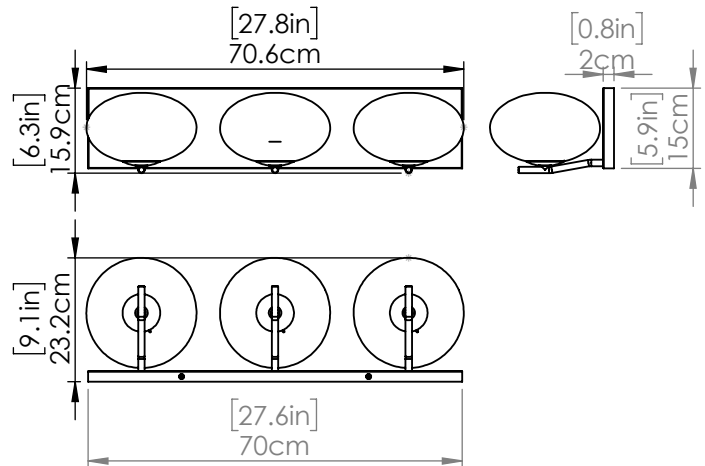

## DIMENSIONS

**Length / Ø:** N/A"  
**Width:** 27.75"  
**Height:** 6"  
**Depth:** 9.25"  
**Minimum Height:** 6"  
**Maximum Height:** N/A"

## LAMPING

**Number of Sockets:** 3  
**Wattage of Individual Socket:** 40W  
**Socket Type:** Candelabra  
**Socket Orientation:** Down  
**Lamp Confinement:** Fully Enclosed  
**Voltage:** 120V  
**Dimmable:** Yes  
**Bulbs Not Included**

## PIPE / CHAIN / CORD INFORMATION

**Pipe/Chain Kit Included:** Not Included  
**Pipe Information:** N/A  
**Chain Information:** N/A  
**Wire/Cord Information:** 8 in  
**Max Sloped Ceiling Angle:**  
 \*Conversion 19° to 45° : ASY0101+Finish (2 loops + 1 chain):  
 For Additional Cost