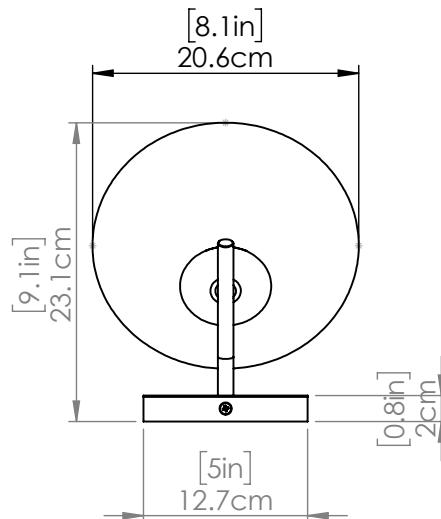

SKU | DVP49001

FINISH OPTIONS

Ebony with Half Opal Glass (EB-OP)

DIMENSIONS

Length / Ø: N/A"
Width: 8"
Height: 8.75"
Depth: 9.25"
Minimum Height: 8.75"
Maximum Height: N/A"

LAMPING

Number of Sockets: 1
Wattage of Individual Socket: 40W
Socket Type: Candelabra
Socket Orientation: Down
Lamp Confinement: Fully Enclosed
Voltage: 120V
Dimmable: Yes
Bulbs Not Included

PIPE / CHAIN / CORD INFORMATION

Pipe/Chain Kit Included: Not Included
Pipe Information: N/A
Chain Information: N/A
Wire/Cord Information: 8 in
Max Sloped Ceiling Angle:
**Conversion 19° to 45° : ASY0101+Finish (2 loops + 1 chain):
 For Additional Cost*