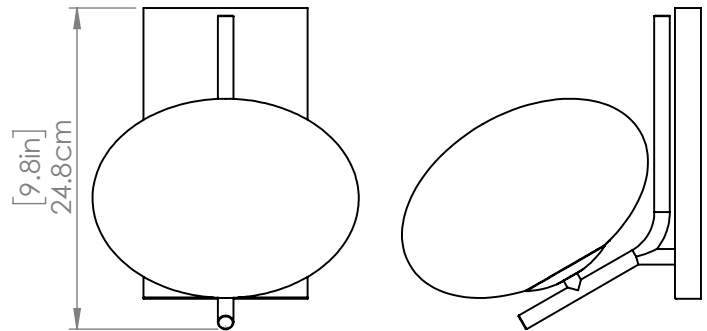

SKU | DVP49001

FINISH OPTIONS

Ebony with Half Opal Glass (EB-OP)

DIMENSIONS

Length / Ø: N/A"
Width: 8"
Height: 8.75"
Depth: 9.25"
Minimum Height: 8.75"
Maximum Height: N/A"

LAMPING

Number of Sockets: 1
Wattage of Individual Socket: 40W
Socket Type: Candelabra
Socket Orientation: Down
Lamp Confinement: Fully Enclosed
Voltage: 120V
Dimmable: Yes
Bulbs Not Included

PIPE / CHAIN / CORD INFORMATION

Pipe/Chain Kit Included: Not Included
Pipe Information: N/A
Chain Information: N/A
Wire/Cord Information: 8 in
Max Sloped Ceiling Angle:
**Conversion 19° to 45° : ASY0101+Finish (2 loops + 1 chain):
 For Additional Cost*