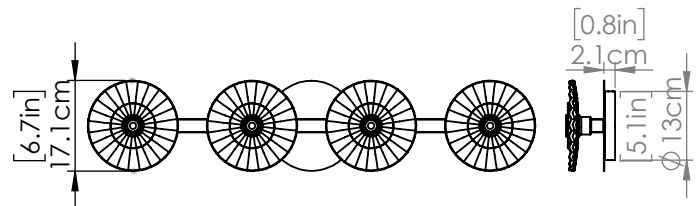

## DIMENSIONS

**Length / Ø:** N/A"  
**Width:** 33.25"  
**Height:** 6.75"  
**Depth:** 5.75"  
**Minimum Height:** 6.75"  
**Maximum Height:** N/A"

## LAMPING

**Number of Sockets:** 4  
**Wattage of Individual Socket:** 40W  
**Socket Type:** Candelabra  
**Socket Orientation:** Sideways  
**Lamp Confinement:** Fully Open  
**Voltage:** 120V  
**Dimmable:** Yes  
**Bulbs Not Included**

## PIPE / CHAIN / CORD INFORMATION

**Pipe/Chain Kit Included:** Not Included  
**Pipe Information:** N/A  
**Chain Information:** N/A  
**Wire/Cord Information:** 8 in  
**Max Sloped Ceiling Angle:**  
*\*Conversion 19° to 45° : ASY0101+Finish (2 loops + 1 chain):  
For Additional Cost*