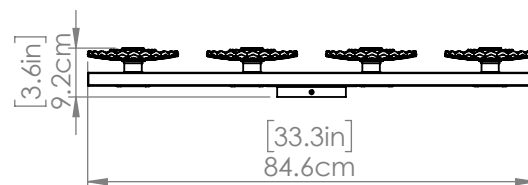

## DIMENSIONS

**Length / Ø:** N/A"  
**Width:** 33.25"  
**Height:** 6.75"  
**Depth:** 5.75"  
**Minimum Height:** 6.75"  
**Maximum Height:** N/A"

## LAMPING

**Number of Sockets:** 4  
**Wattage of Individual Socket:** 40W  
**Socket Type:** Candelabra  
**Socket Orientation:** Sideways  
**Lamp Confinement:** Fully Open  
**Voltage:** 120V  
**Dimmable:** Yes  
**Bulbs Not Included**

## PIPE / CHAIN / CORD INFORMATION

**Pipe/Chain Kit Included:** Not Included  
**Pipe Information:** N/A  
**Chain Information:** N/A  
**Wire/Cord Information:** 8 in  
**Max Sloped Ceiling Angle:**  
*\*Conversion 19° to 45° : ASY0101+Finish (2 loops + 1 chain):  
For Additional Cost*