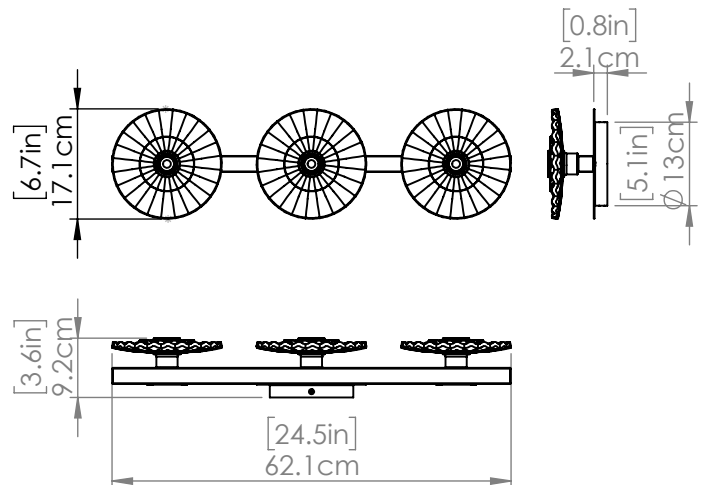

WAVERLY HEIGHTS

| VANITY

SKU | DVP48843

FINISH OPTIONS

Brass with Half Opal Glass (BR-OP)
Multiple Finishes and Ebony with Half Opal Glass (MF+EB-OP)

DIMENSIONS

Length / Ø: N/A"
Width: 24.5"
Height: 6.75"
Depth: 5.75"
Minimum Height: 6.75"
Maximum Height: N/A"

LAMPING

Number of Sockets: 3
Wattage of Individual Socket: 40W
Socket Type: Candelabra
Socket Orientation: Sideways
Lamp Confinement: Fully Open
Voltage: 120V
Dimmable: Yes
Bulbs Not Included

PIPE / CHAIN / CORD INFORMATION

Pipe/Chain Kit Included: Not Included
Pipe Information: N/A
Chain Information: N/A
Wire/Cord Information: 8 in
Max Sloped Ceiling Angle:
**Conversion 19° to 45° : ASY0101+Finish (2 loops + 1 chain):
For Additional Cost*