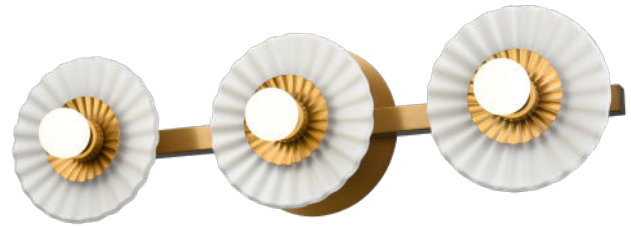

WAVERLY HEIGHTS

| VANITY

SKU | DVP48843

FINISH OPTIONS

Brass with Half Opal Glass (BR-OP)
Multiple Finishes and Ebony with Half Opal Glass (MF+EB-OP)

DIMENSIONS

Length / Ø: N/A"
Width: 24.5"
Height: 6.75"
Depth: 5.75"
Minimum Height: 6.75"
Maximum Height: N/A"

LAMPING

Number of Sockets: 3
Wattage of Individual Socket: 40W
Socket Type: Candelabra
Socket Orientation: Sideways
Lamp Confinement: Fully Open
Voltage: 120V
Dimmable: Yes
Bulbs Not Included

PIPE / CHAIN / CORD INFORMATION

Pipe/Chain Kit Included: Not Included
Pipe Information: N/A
Chain Information: N/A
Wire/Cord Information: 8 in
Max Sloped Ceiling Angle:
**Conversion 19° to 45° : ASY0101+Finish (2 loops + 1 chain):
For Additional Cost*