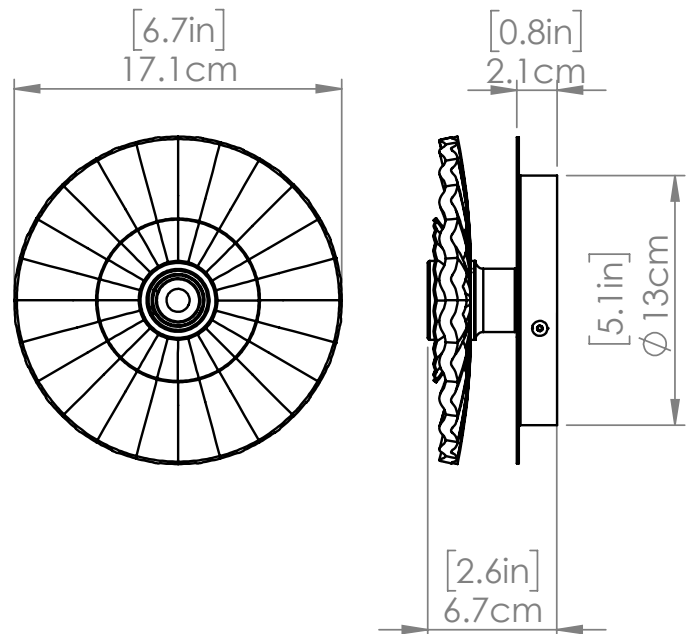

## DIMENSIONS

**Length / Ø:** N/A"  
**Width:** 6.75"  
**Height:** 6.75"  
**Depth:** 4.75"  
**Minimum Height:** 6.75"  
**Maximum Height:** N/A"

## LAMPING

**Number of Sockets:** 1  
**Wattage of Individual Socket:** 40W  
**Socket Type:** Candelabra  
**Socket Orientation:** Sideways  
**Lamp Confinement:** Fully Open  
**Voltage:** 120V  
**Dimmable:** Yes  
**Bulbs Not Included**

## PIPE / CHAIN / CORD INFORMATION

**Pipe/Chain Kit Included:** Not Included  
**Pipe Information:** N/A  
**Chain Information:** N/A  
**Wire/Cord Information:** 8 in  
**Max Sloped Ceiling Angle:**  
*\*Conversion 19° to 45° : ASY0101+Finish (2 loops + 1 chain):  
For Additional Cost*