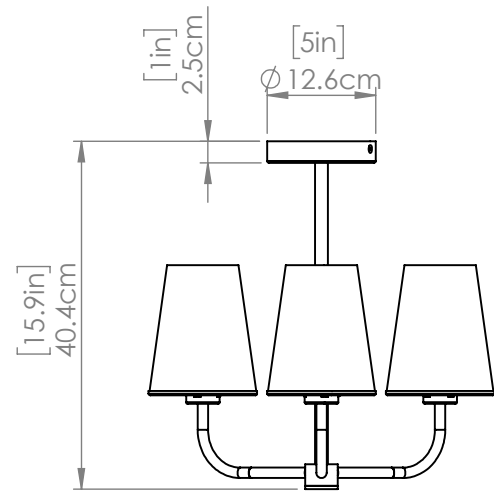

SKU | DVP48012

FINISH OPTIONS

Brass with Half Opal Glass (BR-OP)
Ebony with Half Opal Glass (EB-OP)

DIMENSIONS

Length / Ø: 17.5"

Width: N/A"

Height: 16"

Depth: N/A"

Minimum Height: "

Maximum Height: N/A"

LAMPING

Number of Sockets: 3

Wattage of Individual Socket: 40W

Socket Type: Medium Base

Socket Orientation: Up

Lamp Confinement: Mostly Open

Voltage: 120V

Dimmable: Yes

Bulbs Not Included

PIPE / CHAIN / CORD INFORMATION

Pipe/Chain Kit Included: Not Included

Pipe Information: N/A

Chain Information: N/A

Wire/Cord Information: 10 in

Max Sloped Ceiling Angle:

*Conversion 19° to 45° : ASY0101+Finish (2 loops + 1 chain):
For Additional Cost

ADDITIONAL INFORMATION

Wall and Ceiling Mountable: No

Up and Down Mountable: No

Location Certification: Dry Locations Only

ADA Compliant:

WARRANTY

5 Years Residential

20,000 Hours Commercial