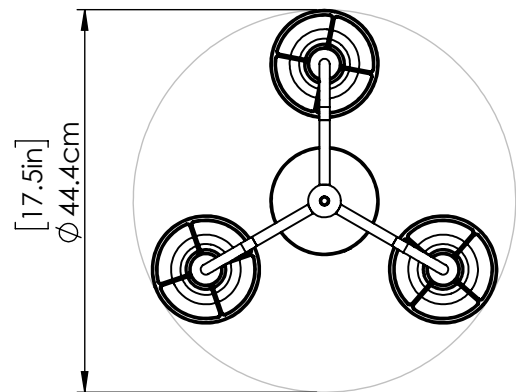

SKU | DVP48012

FINISH OPTIONS

Brass with Half Opal Glass (BR-OP)
Ebony with Half Opal Glass (EB-OP)

DIMENSIONS

Length / Ø: 17.5"

Width: N/A"

Height: 16"

Depth: N/A"

Minimum Height: "

Maximum Height: N/A"

LAMPING

Number of Sockets: 3

Wattage of Individual Socket: 40W

Socket Type: Medium Base

Socket Orientation: Up

Lamp Confinement: Mostly Open

Voltage: 120V

Dimmable: Yes

Bulbs Not Included

PIPE / CHAIN / CORD INFORMATION

Pipe/Chain Kit Included: Not Included

Pipe Information: N/A

Chain Information: N/A

Wire/Cord Information: 10 in

Max Sloped Ceiling Angle:

*Conversion 19° to 45° : ASY0101+Finish (2 loops + 1 chain):
For Additional Cost

ADDITIONAL INFORMATION

Wall and Ceiling Mountable: No

Up and Down Mountable: No

Location Certification: Dry Locations Only

ADA Compliant:

WARRANTY

5 Years Residential

20,000 Hours Commercial