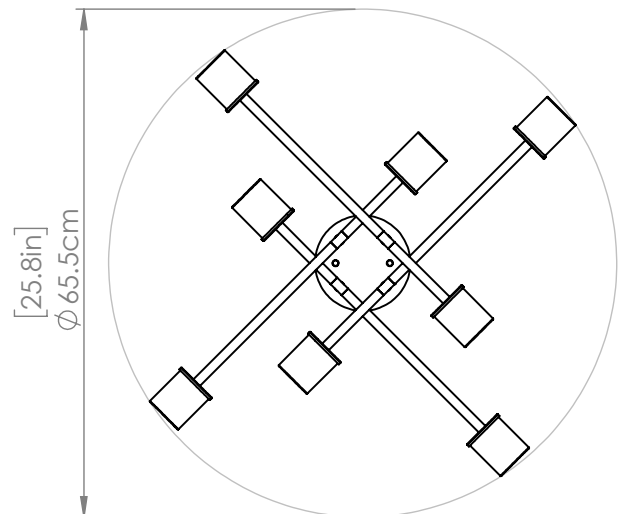

LAKE LOUISE

| SEMI-FLUSH MOUNT

SKU | DVP47612

FINISH OPTIONS

Multiple Finishes and Ebony (MF+EB)

DIMENSIONS

Length / Ø: 25.75"

Width: N/A"

Height: 11.5"

Depth: N/A"

Minimum Height: 11.5"

Maximum Height: N/A"

LAMPING

Number of Sockets: 8

Wattage of Individual Socket: 70W

Socket Type: Medium Base

Socket Orientation: Sideways

Lamp Confinement: Fully Open

Voltage: 120V

Dimmable: Yes

Bulbs Not Included

PIPE / CHAIN / CORD INFORMATION

Pipe/Chain Kit Included: Not Included

Pipe Information: N/A

Chain Information: N/A

Wire/Cord Information: 8 in

Max Sloped Ceiling Angle:

**Conversion 19° to 45° : ASY0101+Finish (2 loops + 1 chain):*

For Additional Cost

ADDITIONAL INFORMATION

Wall and Ceiling Mountable: Yes