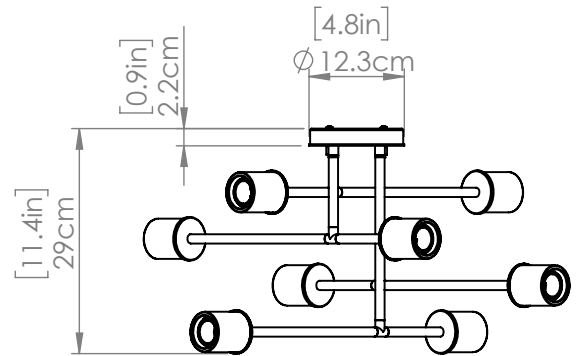

LAKE LOUISE

| SEMI-FLUSH MOUNT

SKU | DVP47612

FINISH OPTIONS

Multiple Finishes and Ebony (MF+EB)

DIMENSIONS

Length / Ø: 25.75"

Width: N/A"

Height: 11.5"

Depth: N/A"

Minimum Height: 11.5"

Maximum Height: N/A"

LAMPING

Number of Sockets: 8

Wattage of Individual Socket: 70W

Socket Type: Medium Base

Socket Orientation: Sideways

Lamp Confinement: Fully Open

Voltage: 120V

Dimmable: Yes

Bulbs Not Included

PIPE / CHAIN / CORD INFORMATION

Pipe/Chain Kit Included: Not Included

Pipe Information: N/A

Chain Information: N/A

Wire/Cord Information: 8 in

Max Sloped Ceiling Angle:

**Conversion 19° to 45° : ASY0101+Finish (2 loops + 1 chain):*

For Additional Cost

ADDITIONAL INFORMATION

Wall and Ceiling Mountable: Yes