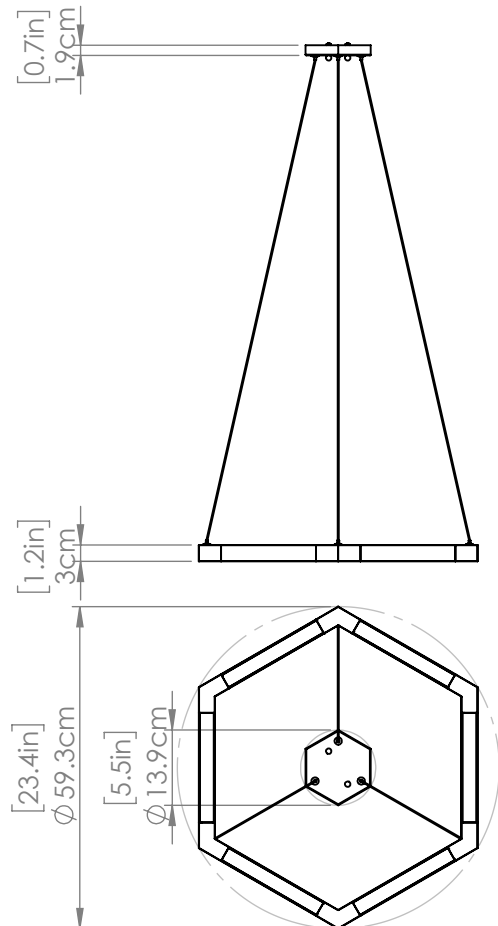

WARRANTY

5 Years Residential

20,000 Hours Commercial

120 Great Gulf Drive, Concord, ON L4K 5W1

+1 855 384 5483 | +1 855 384 8453

customerservice@dvi.lighting

www.dvicanada.com