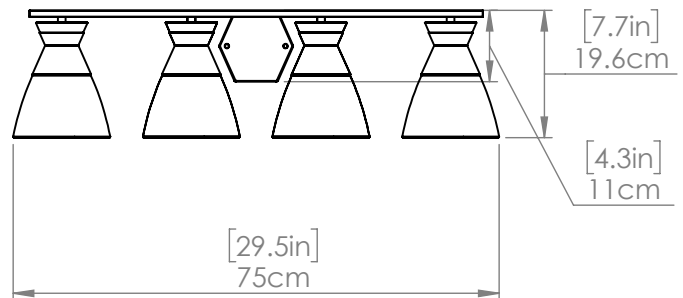

SUNNYBROOK

| VANITY

DVI
LIGHTING

SKU | DVP47444

FINISH OPTIONS

Chrome with Crackle Glass (CH-CRK)
Brass with Crackle Glass (BR-CRK)
Ebony with Crackle Glass (EB-CRK)

DIMENSIONS

Length / Ø: N/A"
Width: 29.5"
Height: 7.75"
Depth: 6.25"
Minimum Height: N/A"
Maximum Height: N/A"

LAMPING

Number of Sockets: 4
Wattage of Individual Socket: 40W
Socket Type: Medium Base (E26)
Socket Orientation: Down
Lamp Confinement: Semi Enclosed
Voltage: 120V
Dimmable: Yes
Bulbs Not Included

PIPE / CHAIN / CORD INFORMATION

Pipe/Chain Kit Included: Not Included
Pipe Information: N/A
Chain Information: N/A
Wire/Cord Information: 8 Inches
Max Sloped Ceiling Angle: N/A

ADDITIONAL INFORMATION

Wall and Ceiling Mountable: No
Up and Down Mountable: No
Location Certification: Dry Locations Only
ADA Compliant: No