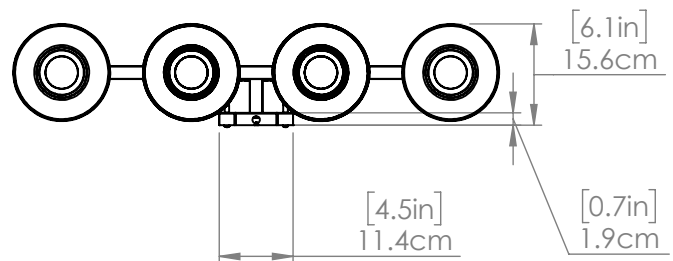

SUNNYBROOK

| VANITY

DVI
LIGHTING

SKU | DVP47444

FINISH OPTIONS

Chrome with Crackle Glass (CH-CRK)
Brass with Crackle Glass (BR-CRK)
Ebony with Crackle Glass (EB-CRK)

DIMENSIONS

Length / Ø: N/A"
Width: 29.5"
Height: 7.75"
Depth: 6.25"
Minimum Height: N/A"
Maximum Height: N/A"

LAMPING

Number of Sockets: 4
Wattage of Individual Socket: 40W
Socket Type: Medium Base (E26)
Socket Orientation: Down
Lamp Confinement: Semi Enclosed
Voltage: 120V
Dimmable: Yes
Bulbs Not Included

PIPE / CHAIN / CORD INFORMATION

Pipe/Chain Kit Included: Not Included
Pipe Information: N/A
Chain Information: N/A
Wire/Cord Information: 8 Inches
Max Sloped Ceiling Angle: N/A

ADDITIONAL INFORMATION

Wall and Ceiling Mountable: No
Up and Down Mountable: No
Location Certification: Dry Locations Only
ADA Compliant: No