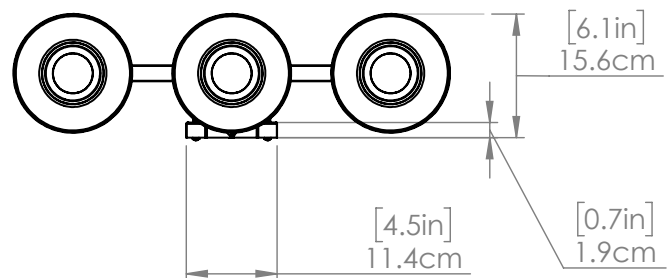

SUNNYBROOK

| VANITY

SKU | DVP47443

FINISH OPTIONS

Chrome with Crackle Glass (CH-CRK)
Brass with Crackle Glass (BR-CRK)
Ebony with Crackle Glass (EB-CRK)

DIMENSIONS

Length / Ø: N/A"
Width: 21.75"
Height: 7.75"
Depth: 6.25"
Minimum Height: N/A"
Maximum Height: N/A"

LAMPING

Number of Sockets: 3
Wattage of Individual Socket: 40W
Socket Type: Medium Base (E26)
Socket Orientation: Down
Lamp Confinement: Semi Enclosed
Voltage: 120V
Dimmable: Yes
Bulbs Not Included

PIPE / CHAIN / CORD INFORMATION

Pipe/Chain Kit Included: Not Included
Pipe Information: N/A
Chain Information: N/A
Wire/Cord Information: 8 Inches
Max Sloped Ceiling Angle: N/A

ADDITIONAL INFORMATION

Wall and Ceiling Mountable: No
Up and Down Mountable: Yes
Location Certification: Dry Locations Only
ADA Compliant: No