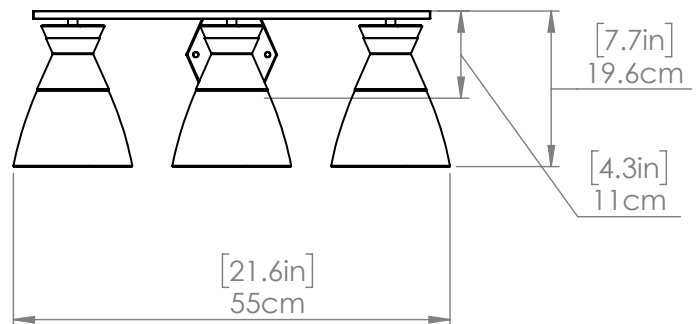

SUNNYBROOK

| VANITY

SKU | DVP47443

FINISH OPTIONS

Chrome with Crackle Glass (CH-CRK)
Brass with Crackle Glass (BR-CRK)
Ebony with Crackle Glass (EB-CRK)

DIMENSIONS

Length / Ø: N/A"
Width: 21.75"
Height: 7.75"
Depth: 6.25"
Minimum Height: N/A"
Maximum Height: N/A"

LAMPING

Number of Sockets: 3
Wattage of Individual Socket: 40W
Socket Type: Medium Base (E26)
Socket Orientation: Down
Lamp Confinement: Semi Enclosed
Voltage: 120V
Dimmable: Yes
Bulbs Not Included

PIPE / CHAIN / CORD INFORMATION

Pipe/Chain Kit Included: Not Included
Pipe Information: N/A
Chain Information: N/A
Wire/Cord Information: 8 Inches
Max Sloped Ceiling Angle: N/A

ADDITIONAL INFORMATION

Wall and Ceiling Mountable: No
Up and Down Mountable: Yes
Location Certification: Dry Locations Only
ADA Compliant: No