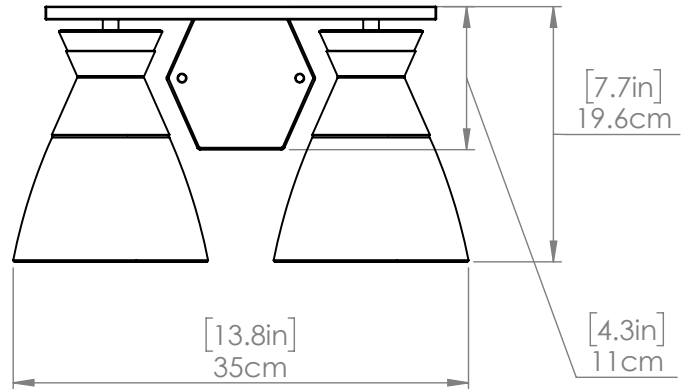

SUNNYBROOK

| VANITY

DVI
LIGHTING

SKU | DVP47422

FINISH OPTIONS

Chrome with Crackle Glass (CH-CRK)
Brass with Crackle Glass (BR-CRK)
Ebony with Crackle Glass (EB-CRK)

DIMENSIONS

Length / Ø: N/A"
Width: 13.75"
Height: 7.75"
Depth: 6.25"
Minimum Height: N/A"
Maximum Height: N/A"

LAMPING

Number of Sockets: 2
Wattage of Individual Socket: 40W
Socket Type: Medium Base (E26)
Socket Orientation: Down
Lamp Confinement: Semi Enclosed
Voltage: 120V
Dimmable: Yes
Bulbs Not Included

PIPE / CHAIN / CORD INFORMATION

Pipe/Chain Kit Included: Not Included
Pipe Information: N/A
Chain Information: N/A
Wire/Cord Information: 8 Inches
Max Sloped Ceiling Angle: N/A

ADDITIONAL INFORMATION

Wall and Ceiling Mountable: No
Up and Down Mountable: N/A
Location Certification: Dry Locations Only
ADA Compliant: No