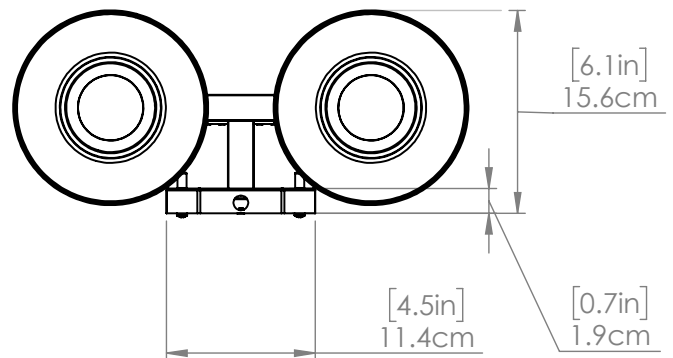

SUNNYBROOK

| VANITY

DVI
LIGHTING

SKU | DVP47422

FINISH OPTIONS

Chrome with Crackle Glass (CH-CRK)
Brass with Crackle Glass (BR-CRK)
Ebony with Crackle Glass (EB-CRK)

DIMENSIONS

Length / Ø: N/A"
Width: 13.75"
Height: 7.75"
Depth: 6.25"
Minimum Height: N/A"
Maximum Height: N/A"

LAMPING

Number of Sockets: 2
Wattage of Individual Socket: 40W
Socket Type: Medium Base (E26)
Socket Orientation: Down
Lamp Confinement: Semi Enclosed
Voltage: 120V
Dimmable: Yes
Bulbs Not Included

PIPE / CHAIN / CORD INFORMATION

Pipe/Chain Kit Included: Not Included
Pipe Information: N/A
Chain Information: N/A
Wire/Cord Information: 8 Inches
Max Sloped Ceiling Angle: N/A

ADDITIONAL INFORMATION

Wall and Ceiling Mountable: No
Up and Down Mountable: N/A
Location Certification: Dry Locations Only
ADA Compliant: No