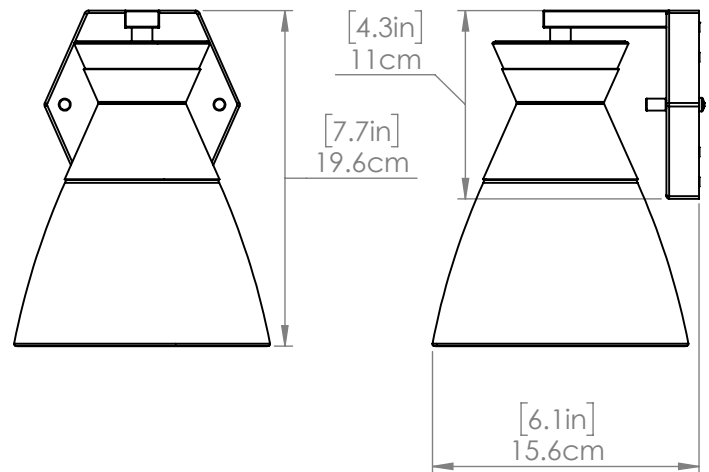

PIPE / CHAIN / CORD INFORMATION

- **Pipe/Chain Kit Included:** Not Included
- **Pipe Information:** N/A
- **Chain Information:** N/A
- **Wire/Cord Information:** 8 Inches
- **Max Sloped Ceiling Angle:** N/A