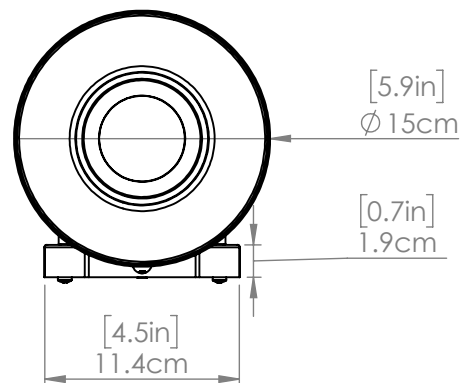

PIPE / CHAIN / CORD INFORMATION

- **Pipe/Chain Kit Included:** Not Included
- **Pipe Information:** N/A
- **Chain Information:** N/A
- **Wire/Cord Information:** 8 Inches
- **Max Sloped Ceiling Angle:** N/A