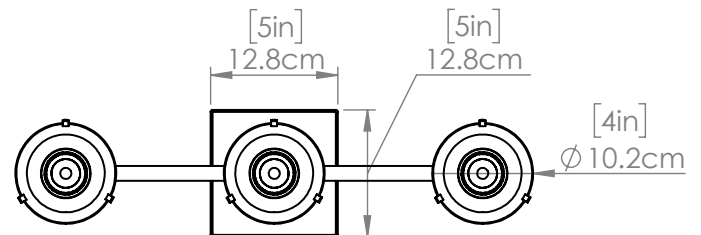

WARRANTY

5 Years Residential

20,000 Hours Commercial