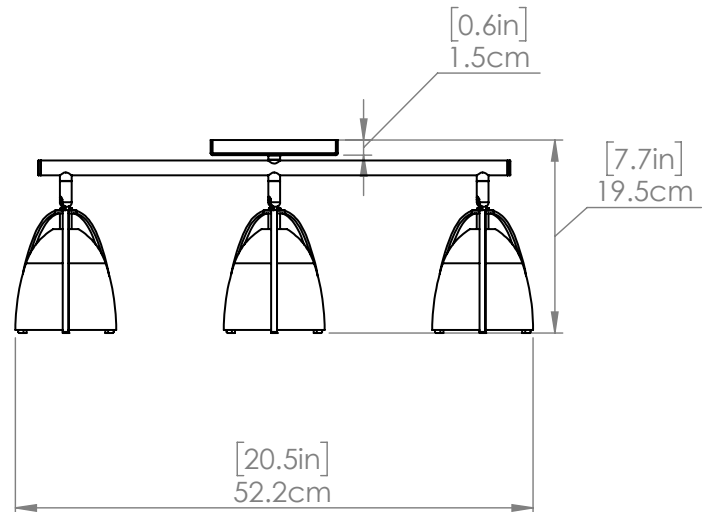

ADDITIONAL INFORMATION

Wall and Ceiling Mountable: Yes

Up and Down Mountable: No

Location Certification: Dry Locations Only

ADA Compliant: No