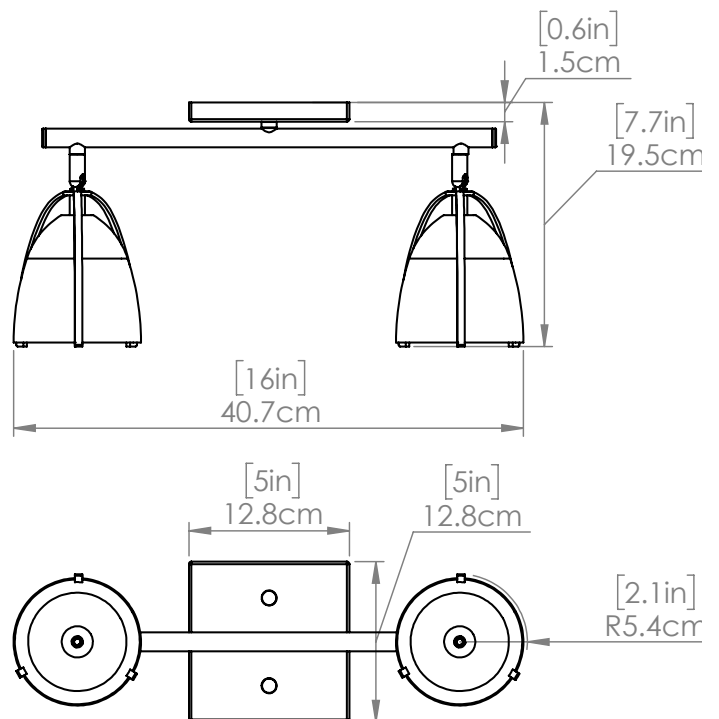

SAGUENAY

| TRACK

SKU | DVP47385

FINISH OPTIONS

Ebony and Satin Nickel (EB+SN)

DIMENSIONS

Length / Ø: 16"

Width: 4.25"

Height: 7.75"

Depth: N/A"

Minimum Height: N/A"

Maximum Height: N/A"

LAMPING

Number of Sockets: 2

Wattage of Individual Socket: 25W

Socket Type: GU10

Socket Orientation: Up and/or Down

Lamp Confinement: Semi Enclosed

Voltage: 120V

Dimmable: Yes

Bulbs Not Included

PIPE / CHAIN / CORD INFORMATION

Pipe/Chain Kit Included: Not Included

Pipe Information: N/A

Chain Information: N/A

Wire/Cord Information: 8 Inches

Max Sloped Ceiling Angle: N/A

ADDITIONAL INFORMATION

Wall and Ceiling Mountable: Yes

Up and Down Mountable: No

Location Certification: Dry Locations Only