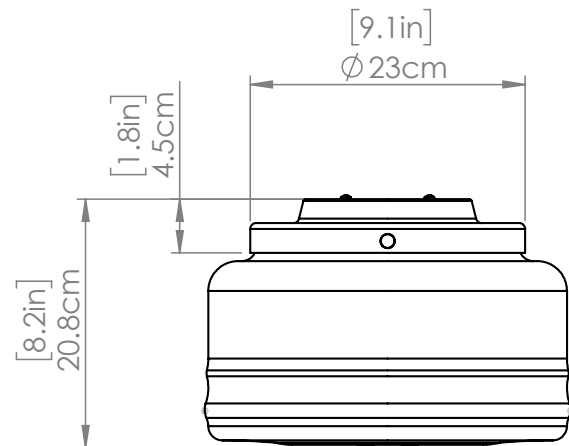

SKU | DVP47274

FINISH OPTIONS

Black with Bullseye Glass (BK-RPG)

DIMENSIONS

Length / Ø: 12"

Width: N/A"

Height: 8.25"

Depth: N/A"

Minimum Height: 8.25"

Maximum Height: N/A"

LAMPING

Number of Sockets: 3

Wattage of Individual Socket: 40W

Socket Type: Candelabra

Socket Orientation: Sideways

Lamp Confinement: Fully Enclosed

Voltage: 120V

Dimmable: Yes

Bulbs Not Included

PIPE / CHAIN / CORD INFORMATION

Pipe/Chain Kit Included: Not Included

Pipe Information: N/A

Chain Information: N/A

Wire/Cord Information: 8 in

Max Sloped Ceiling Angle:

**Conversion 19° to 45° : ASY0101+Finish (2 loops + 1 chain):
For Additional Cost*

ADDITIONAL INFORMATION

Wall and Ceiling Mountable: No

Up and Down Mountable: Yes

Location Certification: Damp Location Rated

ADA Compliant:

WARRANTY

5 Years Residential

20,000 Hours Commercial