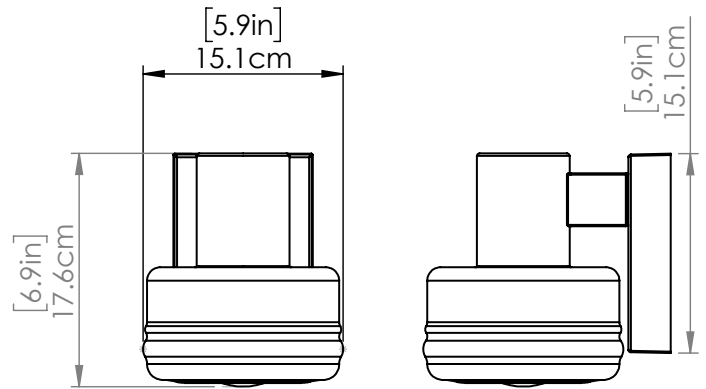

WARRANTY

5 Years Residential
20,000 Hours Commercial