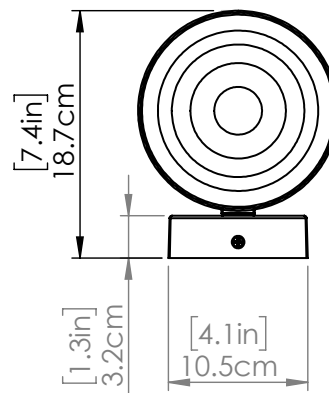

WARRANTY

5 Years Residential
20,000 Hours Commercial