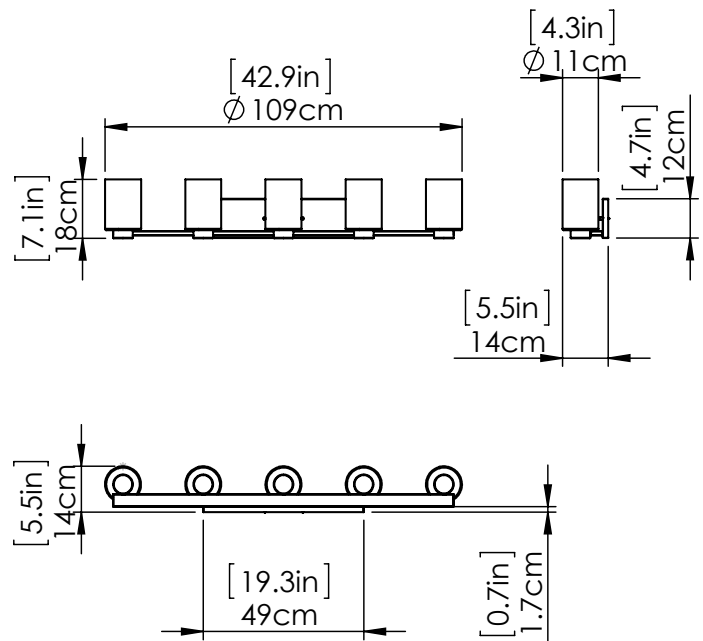

## DIMENSIONS

**Length / Ø:** 43"  
**Width:** N/A"  
**Height:** 7"  
**Depth:** 5.5"  
**Minimum Height:** 7.75"  
**Maximum Height:** 7.75"

## LAMPING

**Number of Sockets:** 5  
**Wattage of Individual Socket:** 70W  
**Socket Type:** Medium Base (E26)  
**Socket Orientation:** Up and/or Down  
**Lamp Confinement:** Semi Enclosed  
**Voltage:** 120V  
**Dimmable:** Yes  
**Bulbs Not Included**

## PIPE / CHAIN / CORD INFORMATION

**Pipe/Chain Kit Included:** Not Included  
**Pipe Information:** N/A  
**Chain Information:** N/A  
**Wire/Cord Information:** 8 Inches  
**Max Sloped Ceiling Angle:** N/A  
*\*Conversion 19° to 45° : ASY0101+Finish (2 loops + 1 chain):  
 For Additional Cost*