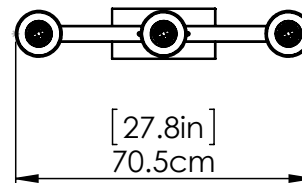

WARRANTY

5 Years Residential
20,000 Hours Commercial