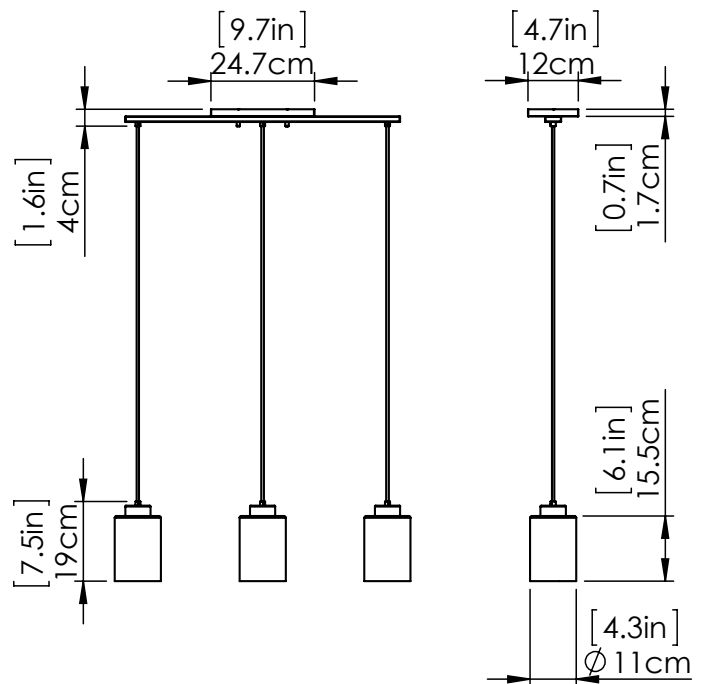

SKU | DVP47153

FINISH OPTIONS

Ebony with Half Opal Glass (EB-OP)
 Chrome with Half Opal Glass (CH-OP)
 Buffed Nickel with Half Opal Glass (BN-OP)

DIMENSIONS

Length / Ø: 27.75"
Width: 4.75"
Height: 9.75"
Depth: N/A"
Minimum Height: 11.25"
Maximum Height: 131.25"

LAMPING

Number of Sockets: 3
Wattage of Individual Socket: 70W
Socket Type: Medium Base (E26)
Socket Orientation: Down
Lamp Confinement: Semi Enclosed
Voltage: 120V
Dimmable: Yes
Bulbs Not Included

PIPE / CHAIN / CORD INFORMATION

Pipe/Chain Kit Included: Not Included
Pipe Information: N/A
Chain Information: N/A
Wire/Cord Information: 10 Ft
Max Sloped Ceiling Angle: Cord Grip 45 Degrees
**Conversion 19° to 45° : ASY0101+Finish (2 loops + 1 chain):
 For Additional Cost*