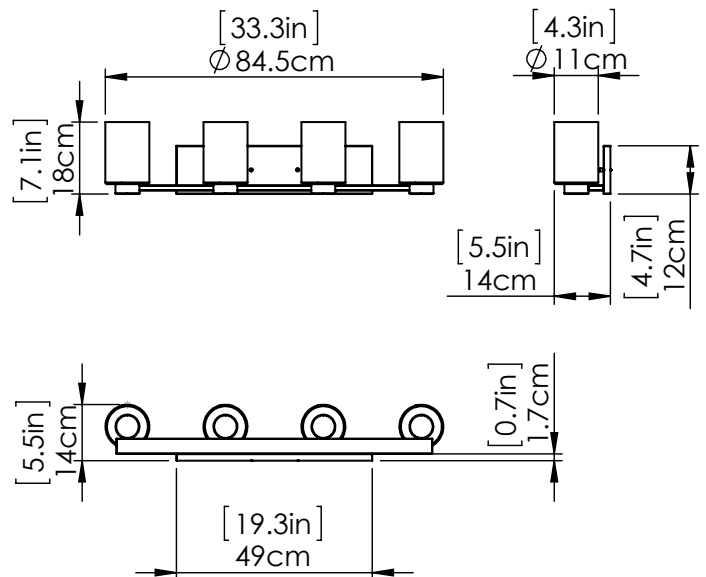

SKU | DVP47144

FINISH OPTIONS

Ebony with Half Opal Glass (EB-OP)
 Chrome with Half Opal Glass (CH-OP)
 Buffed Nickel with Half Opal Glass (BN-OP)

DIMENSIONS

Length / Ø: 33.25"
Width: N/A"
Height: 7"
Depth: 5.5"
Minimum Height: 7.75"
Maximum Height: 7.75"

LAMPING

Number of Sockets: 4
Wattage of Individual Socket: 70W
Socket Type: Medium Base (E26)
Socket Orientation: Up and/or Down
Lamp Confinement: Semi Enclosed
Voltage: 120V
Dimmable: Yes
Bulbs Not Included

PIPE / CHAIN / CORD INFORMATION

Pipe/Chain Kit Included: Not Included
Pipe Information: N/A
Chain Information: N/A
Wire/Cord Information: 8 Inches
Max Sloped Ceiling Angle: N/A
**Conversion 19° to 45° : ASY0101+Finish (2 loops + 1 chain):
 For Additional Cost*