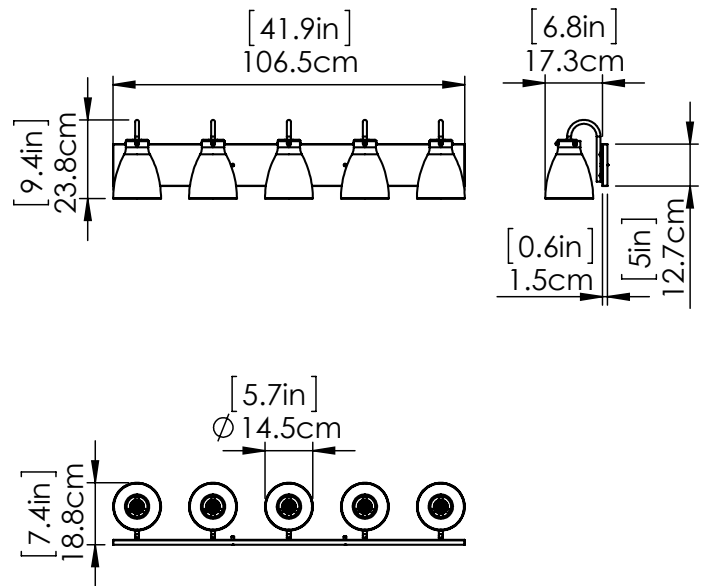

## DIMENSIONS

**Length / Ø:** 42"  
**Width:** N/A"  
**Height:** 9.25"  
**Depth:** 7.5"  
**Minimum Height:** 9.25"  
**Maximum Height:** 9.25"

## LAMPING

**Number of Sockets:** 5  
**Wattage of Individual Socket:** 70W  
**Socket Type:** Medium Base (E26)  
**Socket Orientation:** Down  
**Lamp Confinement:** Semi Enclosed  
**Voltage:** 120V  
**Dimmable:** Yes  
**Bulbs Not Included**

## PIPE / CHAIN / CORD INFORMATION

**Pipe/Chain Kit Included:** Not Included  
**Pipe Information:** N/A  
**Chain Information:** N/A  
**Wire/Cord Information:** 8 Inches  
**Max Sloped Ceiling Angle:** N/A  
*\*Conversion 19° to 45° : ASY0101+Finish (2 loops + 1 chain):  
 For Additional Cost*