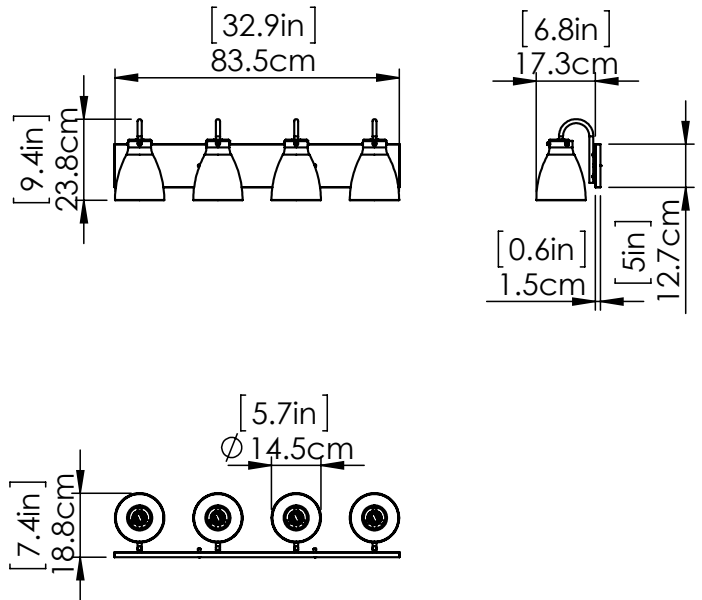

EMMA

| VANITY

SKU | DVP47044

FINISH OPTIONS

- Chrome with Clear Glass (CH-CL)
- Ebony with Clear Glass (EB-CL)
- Brass with Clear Glass (BR-CL)

DIMENSIONS

- Length / Ø:** 32.75"
- Width:** N/A"
- Height:** 9.25"
- Depth:** 7.5"
- Minimum Height:** 9.25"
- Maximum Height:** 9.25"

LAMPING

- Number of Sockets:** 4
- Wattage of Individual Socket:** 70W
- Socket Type:** Medium Base (E26)
- Socket Orientation:** Down
- Lamp Confinement:** Semi Enclosed
- Voltage:** 120V
- Dimmable:** Yes
- Bulbs Not Included**

PIPE / CHAIN / CORD INFORMATION

- Pipe/Chain Kit Included:** Not Included
- Pipe Information:** N/A
- Chain Information:** N/A
- Wire/Cord Information:** 8 Inches
- Max Sloped Ceiling Angle:** N/A
- *Conversion 19° to 45° : ASY0101+Finish (2 loops + 1 chain):
For Additional Cost*