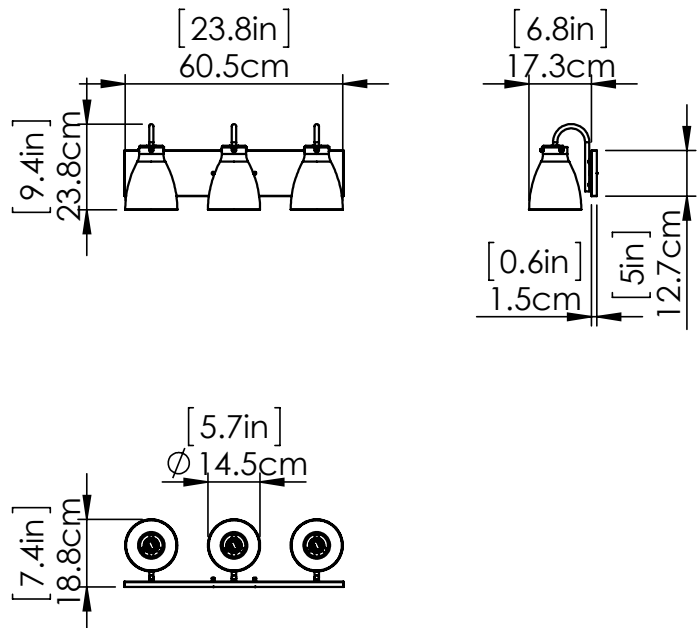

## DIMENSIONS

- Length / Ø:** 23.75"
- Width:** N/A"
- Height:** 9.25"
- Depth:** 7.5"
- Minimum Height:** 9.25"
- Maximum Height:** 9.25"

## LAMPING

- Number of Sockets:** 3
- Wattage of Individual Socket:** 70W
- Socket Type:** Medium Base (E26)
- Socket Orientation:** Down
- Lamp Confinement:** Semi Enclosed
- Voltage:** 120V
- Dimmable:** Yes
- Bulbs Not Included**

## PIPE / CHAIN / CORD INFORMATION

- Pipe/Chain Kit Included:** Not Included
- Pipe Information:** N/A
- Chain Information:** N/A
- Wire/Cord Information:** 8 Inches
- Max Sloped Ceiling Angle:** N/A
- \*Conversion 19° to 45° : ASY0101+Finish (2 loops + 1 chain); For Additional Cost*