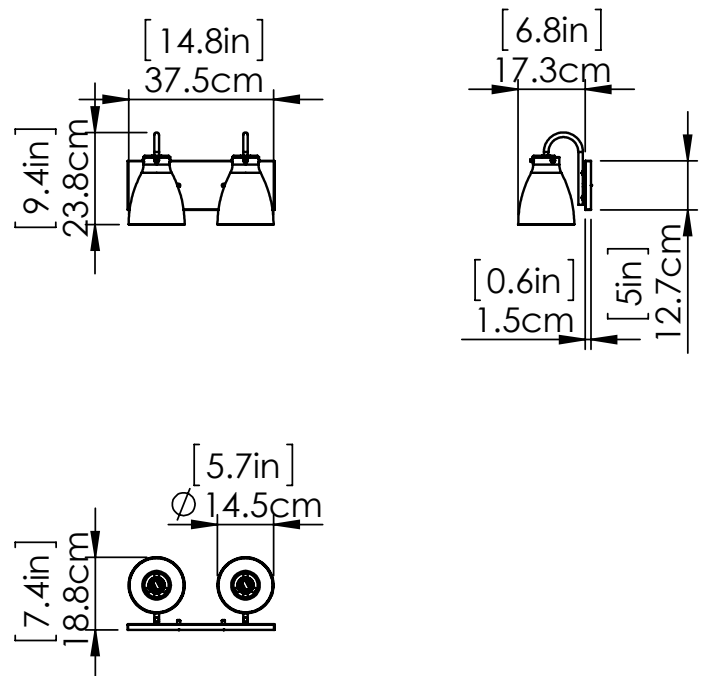

SKU | DVP47022

FINISH OPTIONS

Chrome with Clear Glass (CH-CL)
 Ebony with Clear Glass (EB-CL)
 Brass with Clear Glass (BR-CL)

DIMENSIONS

Length / Ø: 14.75"
Width: N/A"
Height: 9.25"
Depth: 7.5"
Minimum Height: 9.25"
Maximum Height: 9.25"

LAMPING

Number of Sockets: 2
Wattage of Individual Socket: 70W
Socket Type: Medium Base (E26)
Socket Orientation: Down
Lamp Confinement: Semi Enclosed
Voltage: 120V
Dimmable: Yes
Bulbs Not Included

PIPE / CHAIN / CORD INFORMATION

Pipe/Chain Kit Included: Not Included
Pipe Information: N/A
Chain Information: N/A
Wire/Cord Information: 8 Inches
Max Sloped Ceiling Angle: N/A
**Conversion 19° to 45° : ASY0101+Finish (2 loops + 1 chain);
 For Additional Cost*